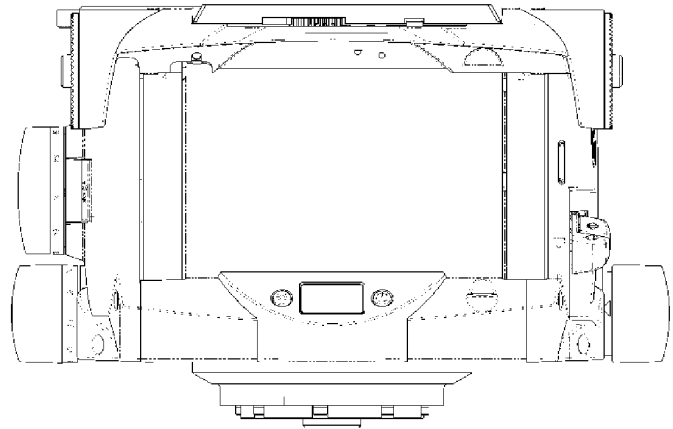

Vector 450 Pan & Tilt Head

3805-3

The graph shows the range of load and C of G height that can be maintained in balance. The shaded area of graph corresponds to those load/C of G combinations that can be balanced over the full tilt range.

Where a load/C of G combination falls outside of the graph it will be necessary to increase or decrease the weight or the C of G height - if possible - to enable the head to balance the load.

Technical Data

Vinten

Technical data

| | |
|---------------------------------------|--|
| Weight | 15 kg (33 lb) |
| Height to wedge adaptor mounting face | 24.8 cm (11.3 in.) |
| Length | 22.5 cm (8.9 in.) |
| Width | 34.2 cm (13.5 in.) |
| Typical payload | 10-45 kg (22-99 lb) - See balance graph |
| Tilt range | ±90° |
| Pan range | 360° |
| Operating temperature range | - 40°C to + 60°C (- 40°F to + 140°F) |
| Pedestal/tripod fixing | 150 mm ball base or Four-hole flat base with 'Quickfix' mounting and provision for Mitchell adaptor |