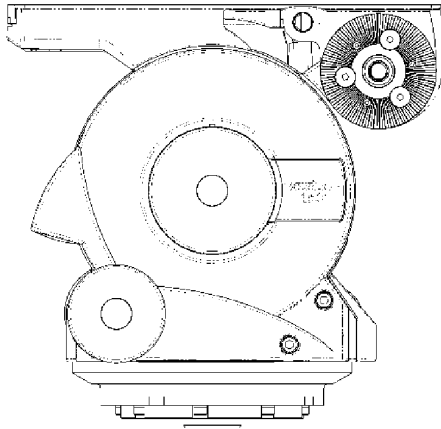

Vector 450 Pan & Tilt Head

3805-3

The graph shows the range of load and C of G height that can be maintained in balance. The shaded area of graph corresponds to those load/C of G combinations that can be balanced over the full tilt range.

Where a load/C of G combination falls outside of the graph it will be necessary to increase or decrease the weight or the C of G height - if possible - to enable the head to balance the load.

Technical Data

Vinten

Technical data

| | |
|---------------------------------------|--|
| Weight | 15 kg (33 lb) |
| Height to wedge adaptor mounting face | 24.8 cm (11.3 in.) |
| Length | 22.5 cm (8.9 in.) |
| Width | 34.2 cm (13.5 in.) |
| Typical payload | 10-45 kg (22-99 lb) - See balance graph |
| Tilt range | ±90° |
| Pan range | 360° |
| Operating temperature range | - 40°C to + 60°C (- 40°F to + 140°F) |
| Pedestal/tripod fixing | 150 mm ball base or Four-hole flat base with 'Quickfix' mounting and provision for Mitchell adaptor |

Main assemblies

| | |
|---|----------|
| Vector 450 pan and tilt head - flat base | 3805-3F |
| Vector 450 pan and tilt head - spherical base | 3805-3S |
| EFP Quickfit adaptor | 3761-3 |
| Standard wedge plate | 3761-13 |
| Telescopic pan bar and clamp | 3219-82 |
| Fixed pan bar and clamp | 3219-94 |
| Short fixed pan bar and clamp | 3219-93 |
| Fixing bolt | L054-714 |
| Washer - for fixing bolt | L602-122 |
| Spanner - for fixing bolts | J551-001 |