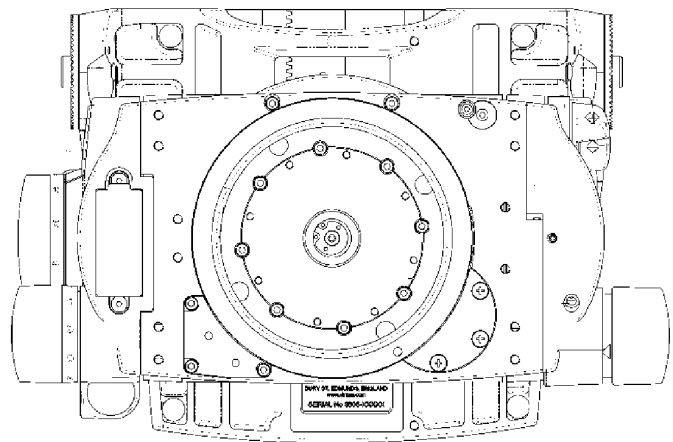

Vector 450 Pan & Tilt Head

3805-3

The graph shows the range of load and C of G height that can be maintained in balance. The shaded area of graph corresponds to those load/C of G combinations that can be balanced over the full tilt range.

Where a load/C of G combination falls outside of the graph it will be necessary to increase or decrease the weight or the C of G height - if possible - to enable the head to balance the load.

Technical Data

Vinten

Technical data

| | |
|---------------------------------------|--|
| Weight | 15 kg (33 lb) |
| Height to wedge adaptor mounting face | 24.8 cm (11.3 in.) |
| Length | 22.5 cm (8.9 in.) |
| Width | 34.2 cm (13.5 in.) |
| Typical payload | 10-45 kg (22-99 lb) - See balance graph |
| Tilt range | ±90° |
| Pan range | 360° |
| Operating temperature range | - 40°C to + 60°C (- 40°F to + 140°F) |
| Pedestal/tripod fixing | 150 mm ball base or Four-hole flat base with 'Quickfix' mounting and provision for Mitchell adaptor |

Main assemblies

| | |
|---|----------|
| Vector 450 pan and tilt head - flat base | 3805-3F |
| Vector 450 pan and tilt head - spherical base | 3805-3S |
| EFP Quickfit adaptor | 3761-3 |
| Standard wedge plate | 3761-13 |
| Telescopic pan bar and clamp | 3219-82 |
| Fixed pan bar and clamp | 3219-94 |
| Short fixed pan bar and clamp | 3219-93 |
| Fixing bolt | L054-714 |
| Washer - for fixing bolt | L602-122 |
| Spanner - for fixing bolts | J551-001 |