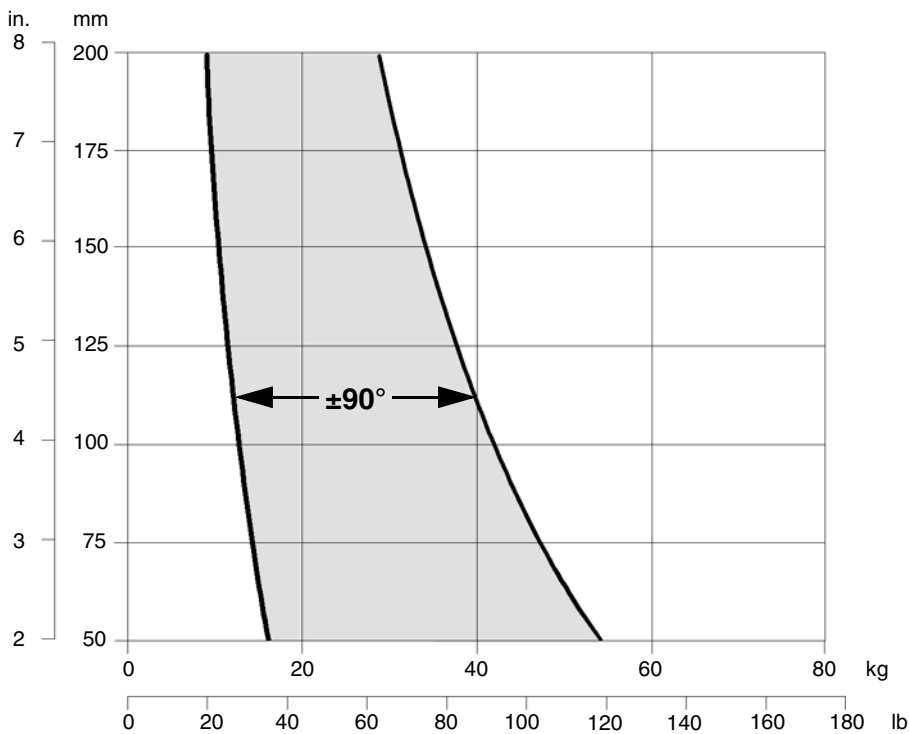

Vector 450 Pan & Tilt Head

3805-3

The graph shows the range of load and C of G height that can be maintained in balance. The shaded area of graph corresponds to those load/C of G combinations that can be balanced over the full tilt range.

Where a load/C of G combination falls outside of the graph it will be necessary to increase or decrease the weight or the C of G height - if possible - to enable the head to balance the load.

Technical Data

Vinten

Technical data

| | |
|---------------------------------------|--|
| Weight | 15 kg (33 lb) |
| Height to wedge adaptor mounting face | 24.8 cm (11.3 in.) |
| Length | 22.5 cm (8.9 in.) |
| Width | 34.2 cm (13.5 in.) |
| Typical payload | 10-45 kg (22-99 lb) - See balance graph |
| Tilt range | ±90° |
| Pan range | 360° |
| Operating temperature range | - 40°C to + 60°C (- 40°F to + 140°F) |
| Pedestal/tripod fixing | 150 mm ball base or Four-hole flat base with 'Quickfix' mounting and provision for Mitchell adaptor |