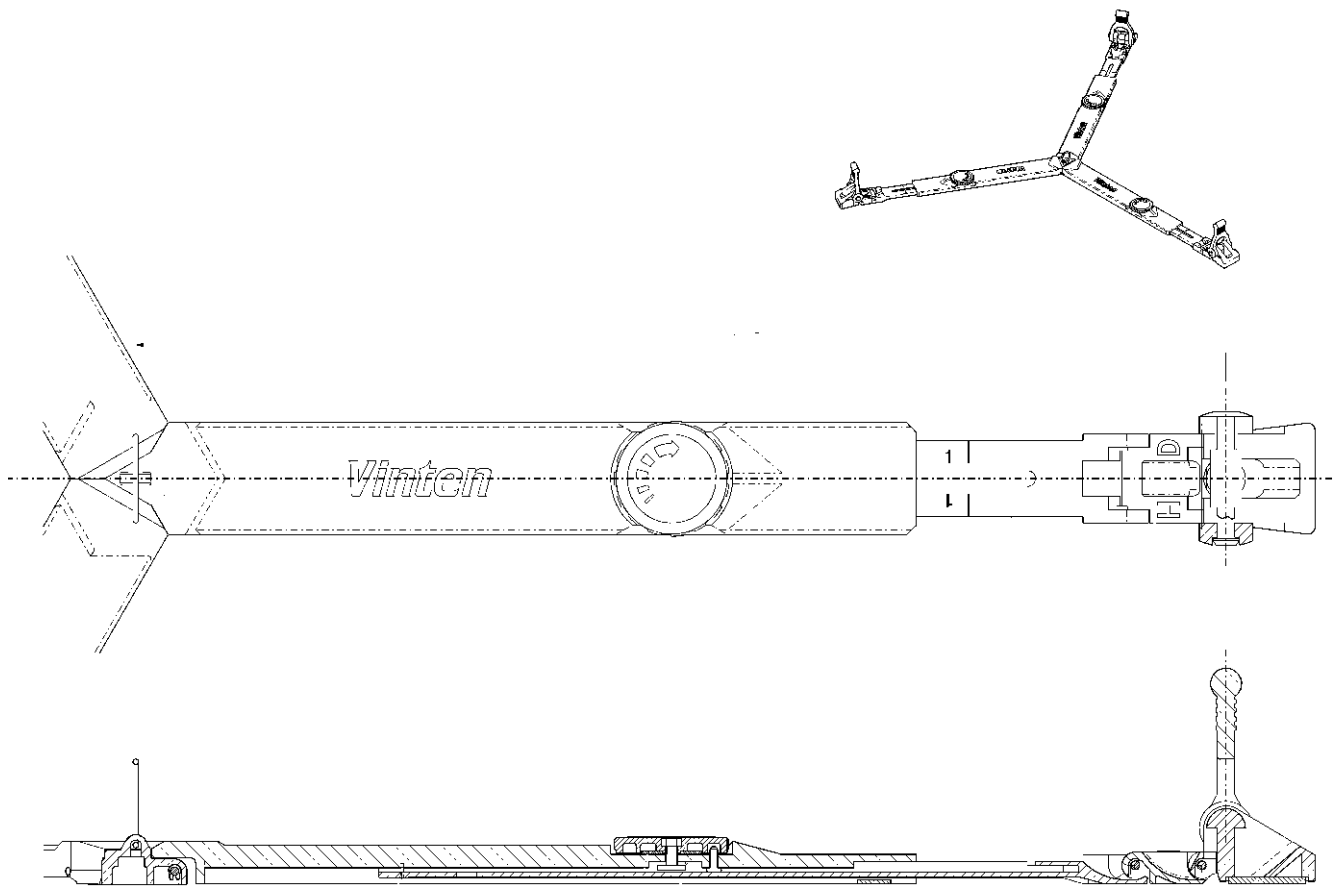

# Heavy-Duty Floor Spreader 3367-3

## Technical Data

Type	Maximum Radius	Minimum Radius	Weight
Heavy-duty floor spreader, black - 3367-3	60 cm (23.6 in.)	41 cm (16.1 in.)	1.1 kg (2.4 lb)

Technical Data

**Vinten**