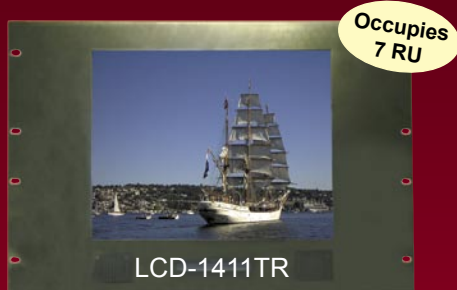

The Biggest Thing in LCD TV Monitors

LCD-1411T
LCD-1411TC
LCD-1411TL
LCD-1411TR
LCD-1411TW

Active Matrix 14.1" Color LCD TV Monitor

- Cable ready ATSC/NTSC/QAM TV tuner
- Wireless remote control
- Dual front speakers for easy listening
- Top controls for power, menu, channel/volume up/down, mode, mute
- On-screen display for : brightness, contrast, tint, H/V position, saturation, sharpness
- Slim space saving design
- For color and B&W applications
- Low power consumption
- Case made of durable black ABS plastic
- Active matrix technology allows wide viewing angle
- Built-in removeable desk stand included
- Response time: 15mS (rising), 10mS (falling)
- VESA conversion plate makes this unit 75mm compliant
- Wireless stereo FM transmitter

LCD-1411TL Unit in Flush Mount Kit (Shown Above)

Dimensions (WHD): 406 x 368 x 73.6mm / 16" x 14.5" x 2.9"
 Installer's Cut-out (WH): 368 x 330mm / 14.5" x 13"
 Black metal front with plastic back

LCD-1411TC Unit with Custom 4-way Counter Mount and all cables hidden (bulk special order only)

LCD-1411TR Unit in Rack Mount Kit (Shown above)

Dimensions (WHD): 19" x 12.25" x 2.9"(Occupies 7 RU)

LCD-1411TW Unit with Custom 4-way Wall Mount and all cables hidden (bulk special order only)

Optional Accessories