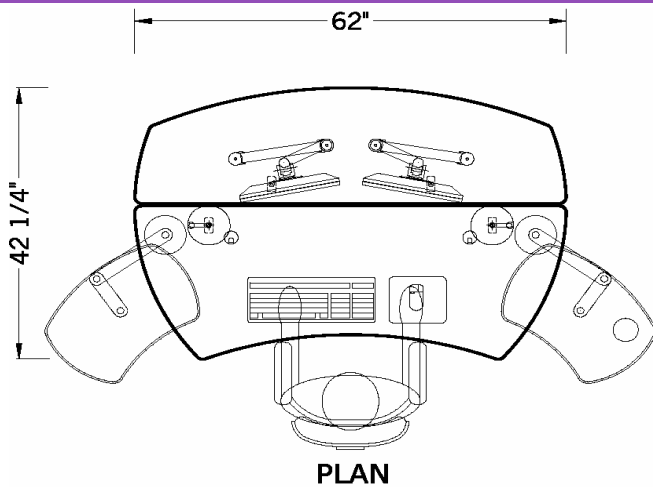

base model: **$1,599**

(shipping + handling additional)