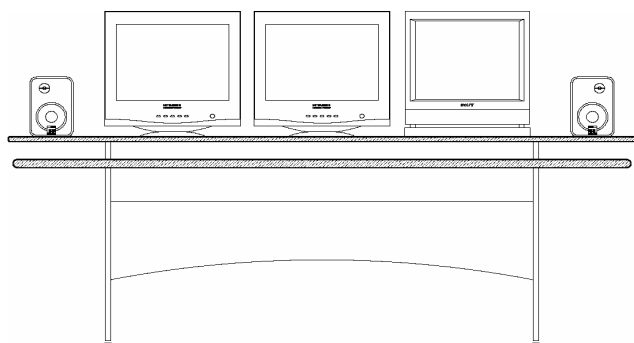

Model X-K1: **$1,875**

(shipping + handling additional)