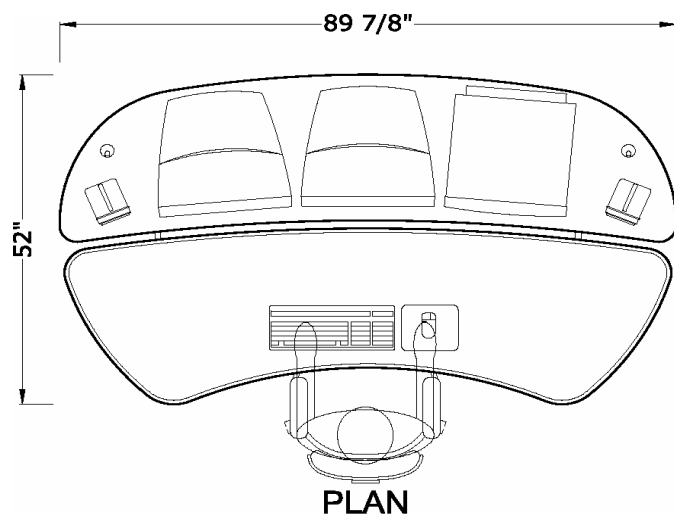

Model X-K1: **$1,875**

(shipping + handling additional)