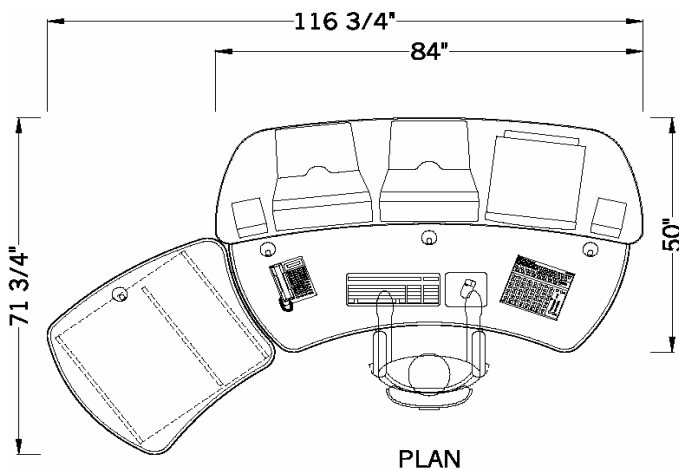

Model M-AP.TL4: **$2,450**

(shipping + handling additional)

Finishes [(view at www.tbconsoles.com)](http://www.tbconsoles.com)

standard linoleum countertop	$0
standard laminate countertop	0

Optional Accessories

EC1.5-13 13 ru equipment cart, 1.5-bay with cpu cubby	$ 835
matching rear client/producer table	950