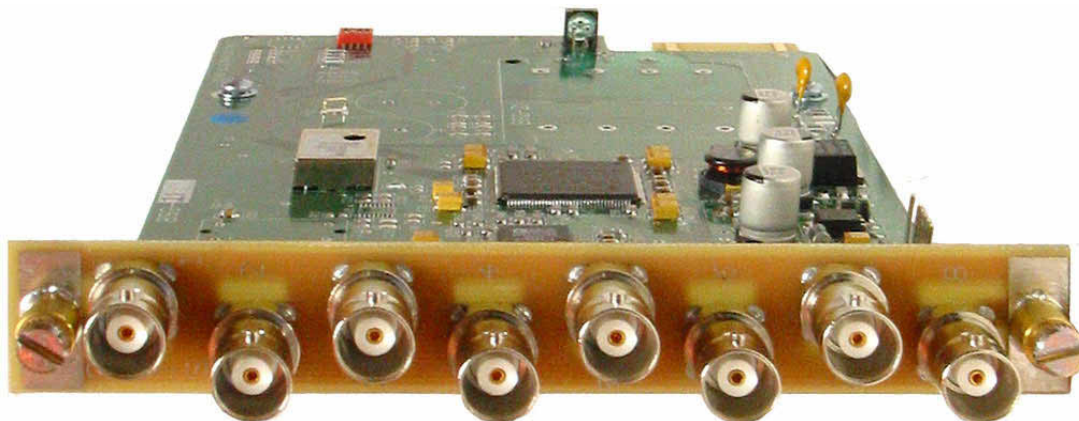

BLACK SIGNAL GENERATOR, PAL, 8 OUTPUTS - BSG21P**FEATURES**

- High Quality, Low Cost
- 8 Outputs
- PAL formatted
- 1 slot 2100 series module

SPECIFICATIONS**OUTPUTS**

Eight (8), Blackburst	per CCIR 624-4 (PAL)	Set-Up & Superblack	Jumper selection; +7.5, 0 IRE
SCH Phase	$0^{\circ} \pm 5^{\circ}$	Frequency/Stability	27.000000 MHz TCXO, 1 PPM/year
SCH Phase Jitter	$<2^{\circ}$ p-p	Connectors	BNC