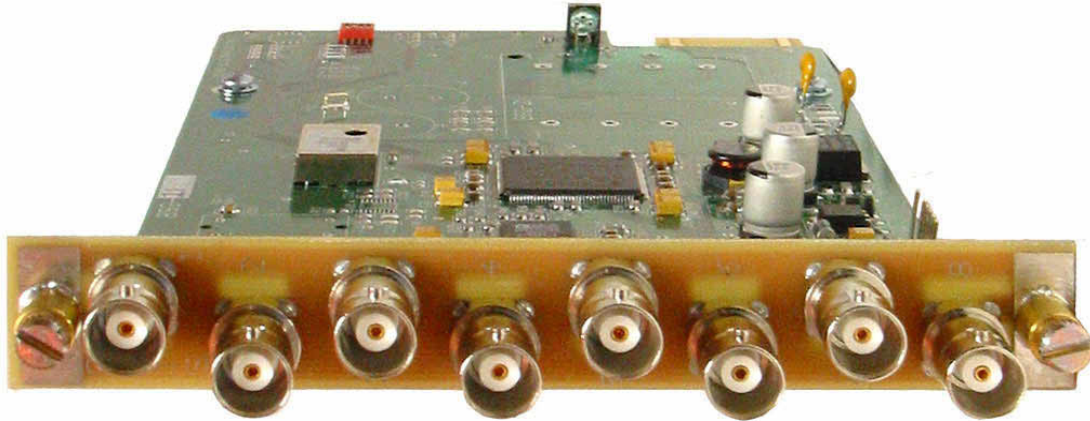

**BLACK SIGNAL GENERATOR, NTSC, 8 OUTPUTS - BSG21N****FEATURES**

- High Quality, Low Cost
- 8 Outputs
- NTSC formatted
- 1 slot 2100 series module

**SPECIFICATIONS****OUTPUTS**

Eight (8), Blackburst	per RS170A & ANSI/SMPTE 170M	Set-Up & Superblack	Jumper selection; +7.5, 0 IRE
SCH Phase	$0^\circ \pm 5^\circ$	Frequency/Stability	27.000000 MHz TCXO, 1 PPM/year
SCH Phase Jitter	$<2^\circ$ p-p	Connectors	BNC