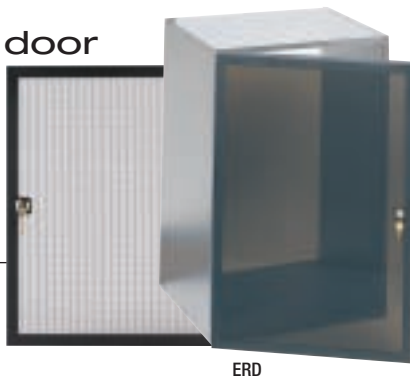

finish
Black Oak

ER economy racks

The simplest of designs, these knock down economy racks are black oak laminate over 5/8" medium density fiberboard. They provide a very economical yet attractive means for rack mounting audio gear in home studios or smaller installations. Assembly hardware and 11-gauge steel rack rail are provided. Casters are optional. Logo panels shown are not included. Value pack now available at substantial savings.

ERD economy rack door

Attractive smoked 3/16" plexi or black perforated door to fit our economy racks. Textured powder coat finish with keyed lock. Mounts easily to rack edges with included wood screws. Comes in sizes to fit our ER-8, 12, 14, 16 or 20.

SCDR

SCDR security door

Steel security door mounts to rack rail. Available in 8, 12, 14, 16 and 20 spaces to match our ER series. Includes key locks and all hardware.

Use ER/CASTER furniture grade nylon hooded casters. Sold in sets of 4.