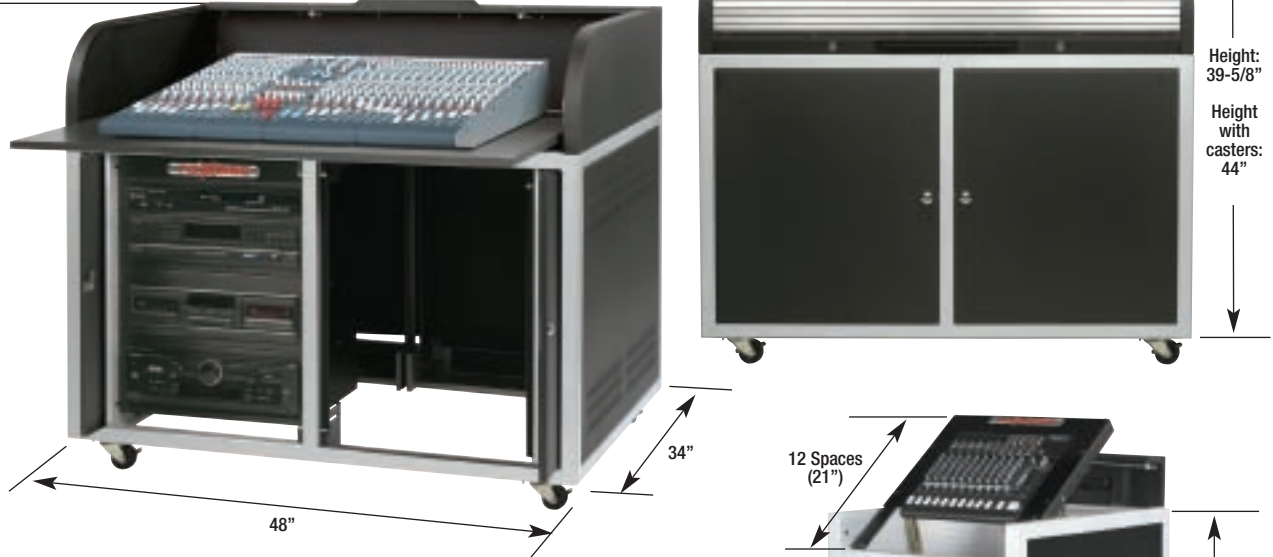

ERT-ST steel elite roll top

The ERT-ST Elite Roll-Top is a secure, semi-portable audio/video control center. Constructed of steel powder coat, rack ships assembled via common carrier. The ERT-ST features a curved facade with ultra strong tracking system and ball bearing action.

ERT-ST

ECR-ST steel elite converta rack

Talk about heavy duty! Raxxess has incorporated all of the features of our very popular ECR series of racks into an all steel version. Extremely rugged and secure, the ECR-ST has greater capacity than its counterparts. Below the key lockable and retractable steel top is a 12 rack unit mixer section that can be moved to any of 8 different positions, from 0-45 degrees. Below it, and behind another key locked, steel door, is a 16 rack unit section for mounting electronic components. Like the front door, the locking steel rear door also features abundant slotting for passive ventilation when the unit is closed. Extra heavy duty casters are standard fare. The ECR-ST is finished in durable silver and black powder coat. Adjustable rear rack rail optional.

ECR-ST-SL optional steel shelf

Steel shelf folds out from either side of the ECR-ST and locks in place. A perfect surface to support a laptop, a projector or your lunch. The steel, powder coated surface measures a generous 19" x 21-1/2" and easily folds out of the way when not being used.

ECR-12/16ST-PS
Podium ShelfECR-12/16ST-SL
Steel Shelf

* Now available solid black powder coat

www.raxxess.com

ECR-ST-PS optional podium shelf

The easy to install podium shelf turns your ECR into the perfect presentation piece. A lip is on the bottom edge to support reading materials, eyeglasses or pens and pencils. The podium shelf can be adjusted to eight different reading positions and folds down and out of the way when not in use. KO's for XLR and BNC connectors.