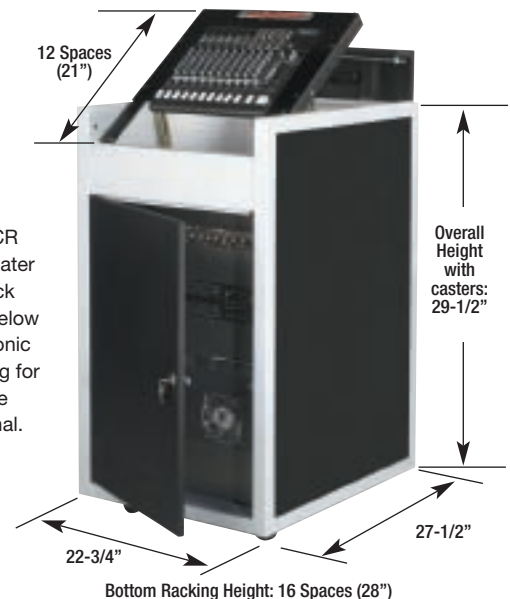

ERT-ST steel elite roll top

The ERT-ST Elite Roll-Top is a secure, semi-portable audio/video control center. Constructed of steel powder coat, rack ships assembled via common carrier. The ERT-ST features a curved facade with ultra strong tracking system and ball bearing action.

ERT-ST

ECR-ST steel elite converta rack

Talk about heavy duty! Raxxess has incorporated all of the features of our very popular ECR series of racks into an all steel version. Extremely rugged and secure, the ECR-ST has greater capacity than its counterparts. Below the key lockable and retractable steel top is a 12 rack unit mixer section that can be moved to any of 8 different positions, from 0-45 degrees. Below it, and behind another key locked, steel door, is a 16 rack unit section for mounting electronic components. Like the front door, the locking steel rear door also features abundant slotting for passive ventilation when the unit is closed. Extra heavy duty casters are standard fare. The ECR-ST is finished in durable silver and black powder coat. Adjustable rear rack rail optional.

ECR-ST-SL optional steel shelf

Steel shelf folds out from either side of the ECR-ST and locks in place. A perfect surface to support a laptop, a projector or your lunch. The steel, powder coated surface measures a generous 19" x 21-1/2" and easily folds out of the way when not being used.

ECR-12/16ST-PS
Podium ShelfECR-12/16ST-SL
Steel Shelf

* Now available solid black powder coat

www.raxxess.com

ECR-ST-PS optional podium shelf

The easy to install podium shelf turns your ECR into the perfect presentation piece. A lip is on the bottom edge to support reading materials, eyeglasses or pens and pencils. The podium shelf can be adjusted to eight different reading positions and folds down and out of the way when not in use. KO's for XLR and BNC connectors.