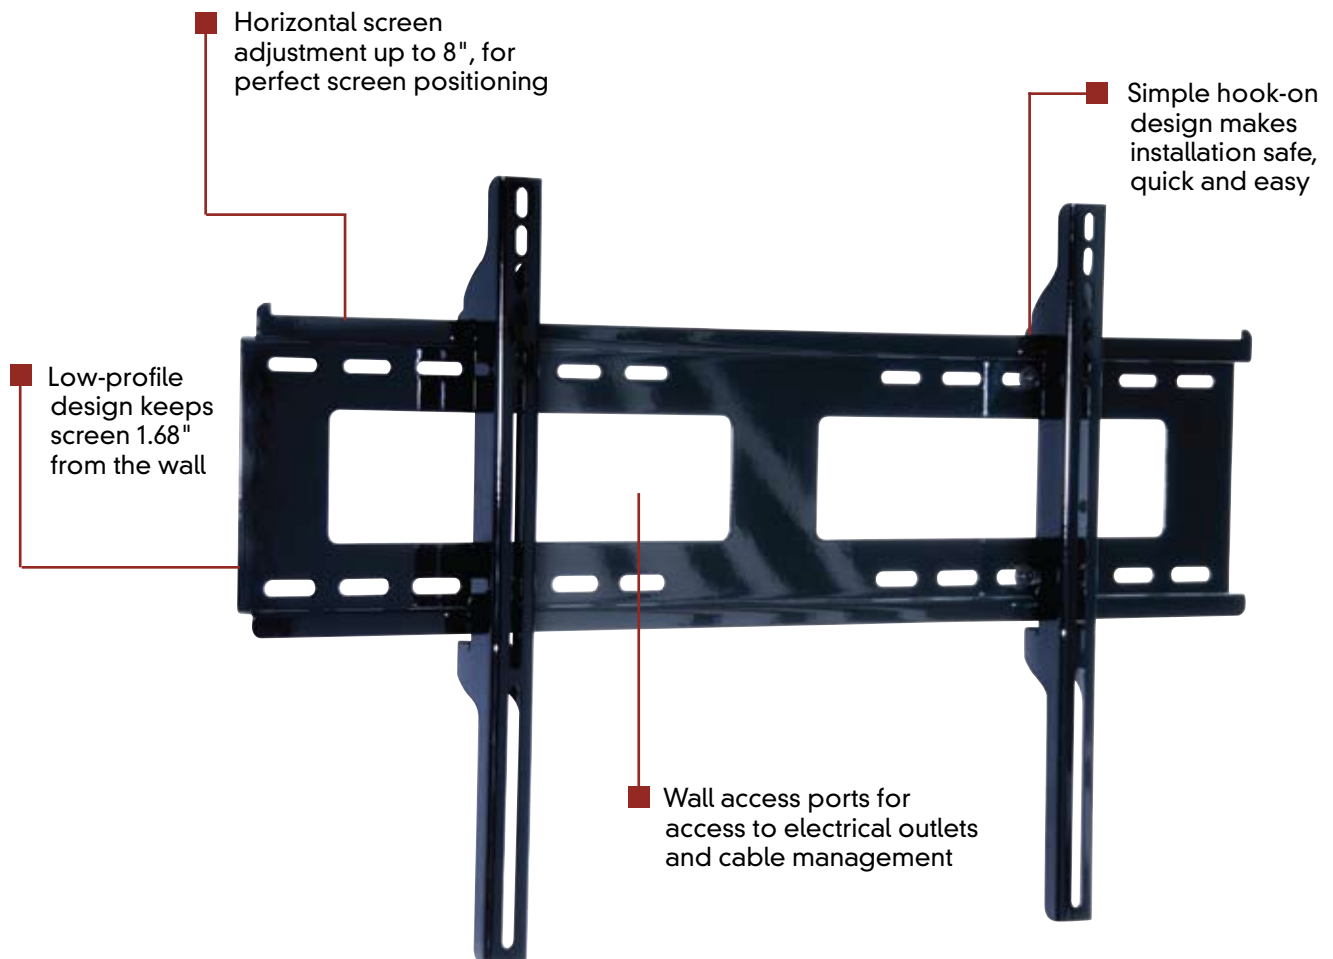

Universal Flat Wall Mount

For 32" to 50" LCD and Plasma Flat Panel Screens

NEW!

Easily install large screens with this simple, intuitive mounting solution. Cables and cords are easily managed behind the screen with large access ports in the wall plate. For perfect screen positioning, center the screen by smoothly sliding it along the wall plates horizontal rails.

Universal Flat Wall Mount

For 32" to 50" LCD and Plasma Flat Panel Screens

Model Numbers
PF650

Product Specifications

- Universal mount accommodates screens with mounting patterns up to 28.75" W x 17.05" H
- Low-profile design holds screen only 1.68" from the wall for a clean application
- Open wall plate design for greater wall access and cable management options
- Easy-glide adapters easily hook onto wall plate for a simple, safe and quick installation
- Horizontal screen adjustment of up to 8" (depending on screen model) for perfect screen placement
- Mounts to wood studs, concrete, cinder block or metal stud (metal stud accessory required)
- Comes with Peerless' Sorted-for-You™ fastener pack with all necessary screen attachment hardware
- UL listed

FEATURES

DIMENSIONS (W x H x D)	30.75" x 18" x 1.68" (78.1 x 45.7 x 4.3 cm)
LOAD CAPACITY	175 lb (79 kg)
PRODUCT WEIGHT	7.74 lb (3.5 kg)
FINISH	Scratch-resistant fused epoxy
AVAILABLE COLORS	Gloss black
PATENT	Patent pending

Package Specifications

PACKAGE CONTENTS	Wall plate, universal adapters, mounting and screen attachment hardware
UNITS IN PACKAGE	1
PACKAGE SIZE (W x H x D)	31.8" x 8.6" x 3.9" (80.8 x 21.8 x 9.9 cm)
PACKAGE SHIP WEIGHT	9.88 lb (4.5 kg)
PACKAGE UPC CODE	PF650: 735029255017
WARRANTY	Limited 5-year