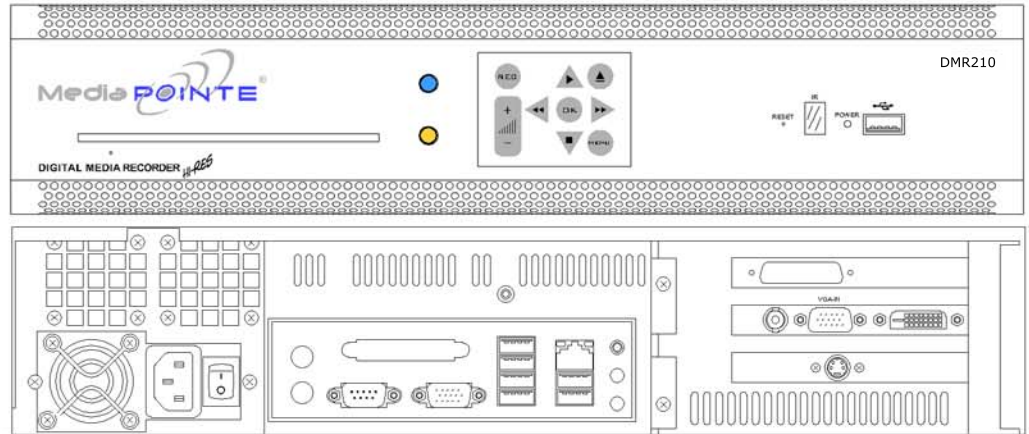

MediaPOINTE DMR210

Digital Media Recorder

The award winning MediaPOINTE Digital Media Recorder (DMR) now adds HD and WXGA resolution in a powerful MPEG-4 solution. Capable of simultaneous recording and streaming at up to 30fps, the DMR210 boasts MediaPOINTE's *CopyMe!* technology allowing for immediate distribution of content via CD-ROM or USB flash drive. A set of front panel controls, on-screen menus and a remote control make this system a snap to use, both in content creation and distribution.

Applications

- Healthcare - HD video based training
- Corporate - HD content sharing
- Public Safety - Alerts & announcements

SPECIFICATIONS

MediaPOINTE DMR210

Features

- Up to 1500 hours of recording time
- Live playback while recording
- Content titling / watermark
- Content offload to USB flash drive
- Local playback, download and network streaming
- Email notifications
- Automated Tandberg functionality
- HD Resolutions
- Record to CD-ROM

Video Output

- 1 VGA 15-Pin HD

Audio Input

- 1 Stereo, line level, 3.5mm Jack (PC audio type)

Audio Output

- 1 Stereo, line level, 3.5mm Jack (PC audio type)

Connectivity

- 1 LAN/Ethernet 10/100 MB (RJ-45)
- 1 Serial DTE RS-232 (9-pin male)
- 3.5mm TTL Contact Closure
- CD-R

Control

- Front control panel
- Remote control
- Infrared with remote and OSD
- Remote relay closure
- RS-232 serial port
- Web interface
- XML API

Physical

- 19" x 3.5" x 14"
- 23 Lbs.

Power

- Universal 100-240 V A/C 50/60 Hz internal power supply