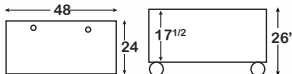

LEM332KBC - Dual computer workstation with bottom cabinet. and 2" casters. Specify putty, black or gray color. Wt. 104 lbs.

LEW Options

LEMRO - Pull-out keyboard shelf for dual purpose. LEW units will accommodate up to 2 LEMRO keyboards. Order individually. Gray, black or putty color. Wt. 7 lbs. \$98

LEWKB - Pull-out keyboard shelf with pull-out mouse shelf, not to be used for dual, side by side keyboards. See LEMRO. Black color only. Wt. 3 lbs. \$89

TLMD - Slide out media storage drawer. 12 1/4"W x 16 3/4"L x 3"D. Black only. Wt. 4 lbs. \$60

TLMD2 - Slide out media storage drawer. 12 1/4"W x 16 3/4"L x 6"D. Black only. Wt. 6 lbs. \$72

Shown with 2 optional LEMRO keyboard shelves.

LEW26 • 48"W x 24"D x 26"H • 55 Lbs. \$447

LEM32DUO • 32"W x 24"D x 22, 24"H • 35 Lbs. \$435