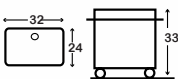

LEWKB - Pull-out keyboard shelf with pull-out mouse shelf, not to be used for dual, side by side keyboards. See LEMRO. Black color only. Wt. 3 lbs. \$89

TLMD - Slide out media storage drawer. 12 1/4"W x 16 3/4"L x 3"D. Black only. Wt. 4 lbs. \$60

TLMD2 - Slide out media storage drawer. 12 1/4"W x 16 3/4"L x 6"D. Black only. Wt. 6 lbs. \$72

Shown with 2 optional LEMRO keyboard shelves.

LEW26 • 48"W x 24"D x 26"H • 55 Lbs. \$447

LEM32DUO • 32"W x 24"D x 22, 24"H • 35 Lbs. \$435

LEM332DUOK • 32"W x 24"D x 32"H • 41 Lbs. \$557

LEM332KB • 32"W x 24"D x 29"H • 57 Lbs. \$490

LEM332KBC • 32"W x 24"D x 33"H • 104 Lbs. \$803

ESE • Optional 6-outlet electric • 4 Lbs. \$83