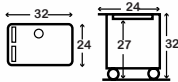

LEWKB - Pull-out keyboard shelf with pull-out mouse shelf, not to be used for dual, side by side keyboards. See LEMRO. Black color only. Wt. 3 lbs. \$89

TLMD - Slide out media storage drawer. 12 1/4"W x 16 3/4"L x 3"D. Black only. Wt. 4 lbs. \$60

TLMD2 - Slide out media storage drawer. 12 1/4"W x 16 3/4"L x 6"D. Black only. Wt. 6 lbs. \$72

Shown with 2 optional LEMRO keyboard shelves.

LEW26 • 48"W x 24"D x 26"H • 55 Lbs. \$447

LEM32DUO • 32"W x 24"D x 22, 24"H • 35 Lbs. \$435

LEM332DUOK • 32"W x 24"D x 32"H • 41 Lbs. \$557

LEM332KB • 32"W x 24"D x 29"H • 57 Lbs. \$490

LEM332KBC • 32"W x 24"D x 33"H • 104 Lbs. \$803

ESE • Optional 6-outlet electric • 4 Lbs. \$83