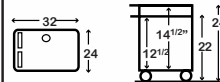

LEM332KBC - Dual computer workstation with bottom cabinet. and 2" casters. Specify putty, black or gray color. Wt. 104 lbs.

LEW Options

LEMRO - Pull-out keyboard shelf for dual purpose. LEW units will accommodate up to 2 LEMRO keyboards. Order individually. Gray, black or putty color. Wt. 7 lbs. \$98

LEWKB - Pull-out keyboard shelf with pull-out mouse shelf, not to be used for dual, side by side keyboards. See LEMRO. Black color only. Wt. 3 lbs. \$89

TLMD - Slide out media storage drawer. 12 1/4"W x 16 3/4"L x 3"D. Black only. Wt. 4 lbs. \$60

TLMD2 - Slide out media storage drawer. 12 1/4"W x 16 3/4"L x 6"D. Black only. Wt. 6 lbs. \$72

Shown with 2 optional LEMRO keyboard shelves.

LEW26 • 48"W x 24"D x 26"H • 55 Lbs. \$447

LEM32DUO • 32"W x 24"D x 22, 24"H • 35 Lbs. \$435