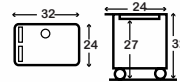

LEM32K • 32"W x 24"D x 32"H • 41 Lbs.

$425

LEM32 - Workstation with leg room cut-out and 4" casters, two with locking brake. Specify putty, black or gray color. Assembly required. Wt. 35 lbs.

LEM32T - Workstation with leg room cut-out, monitor platform, and 4" casters, two with locking brake. Specify putty, black or gray color. Assembly required. Wt. 42 lbs.

LEM32K - Interactive video cart with pull-out keyboard shelf. Complete with surge electric and 4" casters, two with locking brake. Specify putty, black or gray color. Assembly required. Wt. 41 lbs.

OEPS32 - 31" three shelf printer stand with chrome wire print-out basket and 2" casters, two with locking brake. Assembly required. Specify putty, gray, or black color. Wt. 24 lbs.

OEPS26 - Same as above with two shelves and 23" high. Wt. 19 lbs.

EMS - Mounts to existing pull-out keyboard shelf on workstations. Wt. 8 lbs.