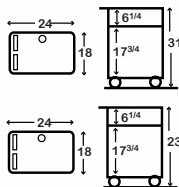

LEM32 • 32"W x 24"D x 27"H • 35 Lbs.

\$425

LEM32 - Workstation with leg room cut-out and 4" casters, two with locking brake. Specify putty, black or gray color. Assembly required. Wt. 35 lbs.

LEM32T - Workstation with leg room cut-out, monitor platform, and 4" casters, two with locking brake. Specify putty, black or gray color. Assembly required. Wt. 42 lbs.

LEM32K - Interactive video cart with pull-out keyboard shelf. Complete with surge electric and 4" casters, two with locking brake. Specify putty, black or gray color. Assembly required. Wt. 41 lbs.

OEPS32 - 31" three shelf printer stand with chrome wire print-out basket and 2" casters, two with locking brake. Assembly required. Specify putty, gray, or black color. Wt. 24 lbs.

OEPS26 - Same as above with two shelves and 23" high. Wt. 19 lbs.

EMS - Mounts to existing pull-out keyboard shelf on workstations. Wt. 8 lbs.

LEM32T • 32"W x 24"D x 27"H • 42 Lbs.

\$532

LEM32K • 32"W x 24"D x 32"H • 41 Lbs.

\$589

OEPS32 • 24"W x 18"D x 31"H • 24 Lbs. \$284

OEPS26 • 24"W x 18"D x 23"H • 19 Lbs. \$231

EMS • Slide out mouse shelf • 8 Lbs.

\$64