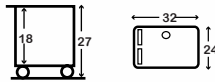

LEM32 • 32"W x 24"D x 27"H • 35 Lbs.

\$425

LEM32 - Workstation with leg room cut-out and 4" casters, two with locking brake. Specify putty, black or gray color. Assembly required. Wt. 35 lbs.

LEM32T - Workstation with leg room cut-out, monitor platform, and 4" casters, two with locking brake. Specify putty, black or gray color. Assembly required. Wt. 42 lbs.