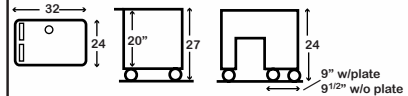

LEM32TWRK • 32"W x 24"D x 27"H • 47 Lbs. $570