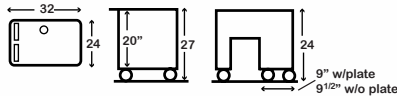

Computer Workstations

Endura® Computer Workstations

LEM32TWR - Workstation designed for CPU tower users. Lower shelf includes 9 1/2"W x 20"D side area with built-in tower support plates for safety. Complete with surge electric and five 2" casters, two with locking brake. Putty, black or gray color. Wt. 36 lbs.

LEM32TWRK - Same as LEM32TWR with pull-out keyboard shelf (19 1/2"Wx16"D). Putty, black or gray color. Wt. 47 lbs.

LEM32TWRT - Same as LEM32TWR with monitor platform. Putty, black or gray color. Wt. 42 lbs.

LEM32TWRTK - Workstation designed for CPU tower users with monitor platform and pull-out keyboard shelf. Lower shelf includes 9 1/2"W x 20"D side area with built-in tower support plates for safety. Complete with surge electric and five 2" casters, two with locking brake. Specify putty, black or gray color. (19 1/2"W x 16"D). Wt. 55 lbs.

LEM32TWRKPS -Interactive video/computer cart with full top shelf and pull-out keyboard shelf and LEPS3 printer stand. Complete with surge electric and 2" casters, two with locking brake. Specify putty, black or gray color. Assembly required. Wt. 56 lbs.

LEM32S - Workstation with LEPS3 printer stand. Complete with surge electric and 2" casters. Specify putty, black or gray color. Assembly required. Wt. 49 lbs.

LEPS3 - 15 1/2" high, 2 shelf printer stand with 4" casters can also be ordered separately. Specify putty, black or gray color. Wt. 15 lbs.

LEM32TWR • 32"W x 24"D x 24"H • 36 Lbs. $499