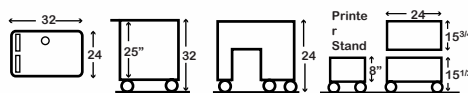

LEM32TWR • 32"W x 24"D x 24"H • 36 Lbs. \$499

LEM32TWRK • 32"W x 24"D x 27"H • 47 Lbs. \$570

LEM32TWRT • 32"W x 24"D x 27"H • 42 Lbs. \$584

LEM32TWRTK • 32"W x 24"D x 27"H • 55 Lbs. \$660

Both units include LEPS3 printer stand. Can be ordered separately. \$168

LEM32TWRKPS • 32"W x 24"D x 32"H • 56 Lbs. \$623

LEM32S • 32"W x 24"D x 32"H • 49 Lbs. \$614