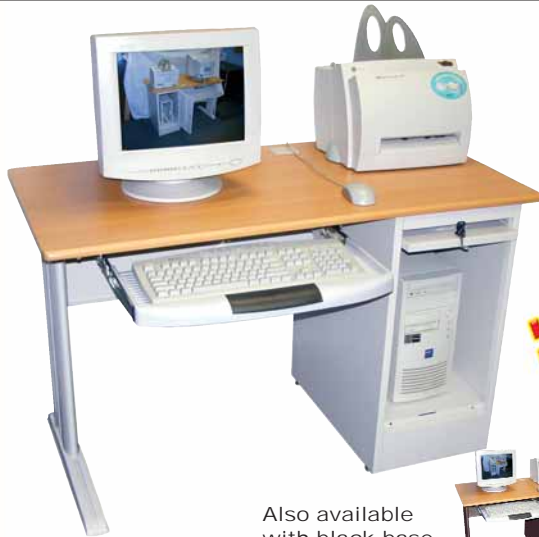

Computer Workstations

Versatile Computer Workstations

LCW180 - Two person/tower computer workstation complete with keyboard shelves, and CPU tower holder. Has a wide work surface for supplies and equipment. Constructed of heavy duty laminate with steel frame. Comes with two 3-outlet, 15' surge suppressing electric assemblies. Assembly required. Teak color with light gray frame. Wt. 105 lbs.

LCW180B - Same as above, with black base color instead of gray.

LCW120D - Single person/tower computer workstation complete with keyboard shelf, and CPU tower holder. Has a wide work surface for supplies and equipment. Constructed of heavy duty laminate with steel frame. Comes with 3-outlet, 15' surge suppressing electric assembly. Assembly required. Teak color with light gray frame. Wt. 57 lbs.

LCW120DB - Same as above, with black base color instead of gray.

LCW120 - Same as the LCW120 without the locking front and rear cabinet and no electric assembly. Limited Time Offer. \$273

LCW180 & LCW120 both have hidden cable pass through in the leg.

Includes Locking Front & Rear Access Doors!

Also available with black base.

LCW180 • 71"W x 24"D x 29"H • 105 Lbs.

\$655

Includes Locking Front & Rear Access Doors!

Also available with black base.

LCW120D • 47 1/2"W x 22"D x 29"H • 57 Lbs.