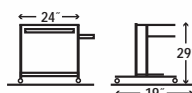

Includes Locking Front & Rear Access Doors!

Also available with black base.

LCW180 • 71"W x 24"D x 29"H • 105 Lbs.

\$655

Includes Locking Front & Rear Access Doors!

Also available with black base.

LCW120D • 47 1/2"W x 22"D x 29"H • 57 Lbs.

\$441

Yellow

Red

Blue

Purple

Gray

Charcoal

LCT29 - Computer workstation made with wood and steel. Six, fun colors to choose from to energize your environment with color. Complete with 2" furniture casters, two with locking brake. Comes with pull-out keyboard shelf, and a pull-out mouse shelf. Specify yellow, red, blue, purple, gray, or charcoal. Assembly required. Wt. 36 lbs.

LCT29 • 24"W x 19"D x 29"H • 36 Lbs.

\$203