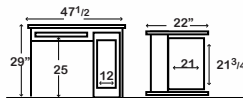

Includes Locking Front & Rear Access Doors!

Also available with black base.

LCW180 • 71"W x 24"D x 29"H • 105 Lbs.

\$655

Includes Locking Front & Rear Access Doors!

Also available with black base.

LCW120D • 47 1/2"W x 22"D x 29"H • 57 Lbs.