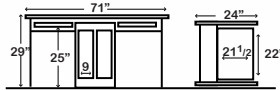

LCW120DB - Same as above, with black base color instead of gray.

LCW120 - Same as the LCW120 without the locking front and rear cabinet and no electric assembly. Limited Time Offer. \$273

LCW180 & LCW120 both have hidden cable pass through in the leg.

Includes Locking Front & Rear Access Doors!

Also available with black base.

LCW180 • 71"W x 24"D x 29"H • 105 Lbs.

\$655

Includes Locking Front & Rear Access Doors!

Also available with black base.

LCW120D • 47 1/2"W x 22"D x 29"H • 57 Lbs.