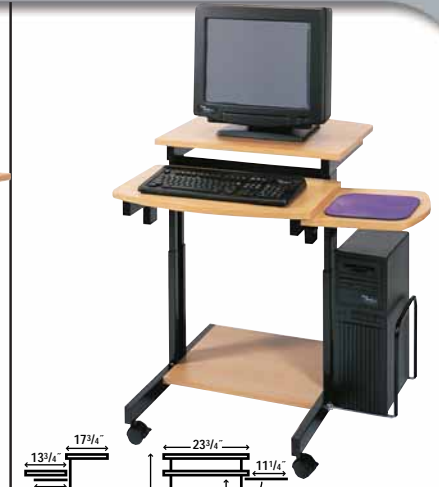

Computer Workstations

Modern Style Workstations

LCT43 - Extra wide computer workstation w/ extra wide pull-out keyboard shelf and mobile combination printer/CPU stand. Constructed of heavy duty laminate with steel frame. Comes with 3-outlet, 15' surge suppressing electric assembly. Has 3" casters, two locking on workstations, and 2" casters, two locking on printer/CPU stand. Assembly required. Measures 27^{1/2}"H x 29"D x 34^{1/2}"W. Teak color with black frame. Wt. 67 lbs.

PCS24 - Adjustable height personal computer workstation complete with keyboard shelf, hinged mouse shelf (which mounts on left or right side), bottom storage or printer shelf, CPU tower holder (which mounts on right or left side) 3-outlet, 15' surge suppressing electric assembly, and 2" casters, two with locking brake. Constructed of heavy duty laminate with steel frame. Assembly required. Teak color with black frame. Wt. 44 lbs.

LCT15 - Wood and steel 3-tier computer workstation with semi-recessed monitor well, pull-out keyboard shelf, CPU tower holder, printer shelf, CD storage, and 2" casters, two with locking brake. Assembly required. Teak color with black frame. Wt. 70 lbs.

UCC1 - Personal computer workstation with pull-out keyboard and mouse shelf. Features all wood construction, 3" casters, two with locking brake, LCD monitor shelf and locking cabinet. 22^{3/4}"W x 19^{3/4}"D x 37^{1/4}"H. Wt. 73 lbs.

While Supplies Last!

$179

$265

$229

While Supplies Last!

$249