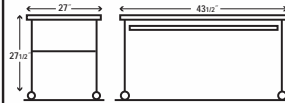

Computer Workstations

Modern Style Workstations

LCT43 - Extra wide computer workstation w/ extra wide pull-out keyboard shelf and mobile combination printer/CPU stand. Constructed of heavy duty laminate with steel frame. Comes with 3-outlet, 15' surge suppressing electric assembly. Has 3" casters, two locking on workstations, and 2" casters, two locking on printer/CPU stand. Assembly required. Measures 27^{1/2}"H x 29"D x 34^{1/2}"W. Teak color with black frame. Wt. 67 lbs.

PCS24 - Adjustable height personal computer workstation complete with keyboard shelf, hinged mouse shelf (which mounts on left or right side), bottom storage or printer shelf, CPU tower holder (which mounts on right or left side) 3-outlet, 15' surge suppressing electric assembly, and 2" casters, two with locking brake. Constructed of heavy duty laminate with steel frame. Assembly required. Teak color with black frame. Wt. 44 lbs.

While Supplies Last!

LCT43 • 34^{1/2}"W x 29"D x 27^{1/2}"H • 67 Lbs.

\$179

PCS24 • 23^{3/4}"W x 24"D x 25-33"H • 44 Lbs.

\$265

LCT15 • 41^{1/2}"W x 30"D x 47^{1/4}"H • 70 Lbs.

\$229

While Supplies Last!

UCC1 • 22^{3/4}"W x 19"D x 37^{1/4}"H • 73 Lbs.

\$249