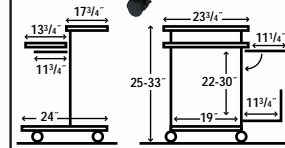

PCS24 - Adjustable height personal computer workstation complete with keyboard shelf, hinged mouse shelf (which mounts on left or right side), bottom storage or printer shelf, CPU tower holder (which mounts on right or left side) 3-outlet, 15' surge suppressing electric assembly, and 2" casters, two with locking brake. Constructed of heavy duty laminate with steel frame. Assembly required. Teak color with black frame. Wt. 44 lbs.

LCT15 - Wood and steel 3-tier computer workstation with semi-recessed monitor well, pull-out keyboard shelf, CPU tower holder, printer shelf, CD storage, and 2" casters, two with locking brake. Assembly required. Teak color with black frame. Wt. 70 lbs.

UCC1 - Personal computer workstation with pull-out keyboard and mouse shelf. Features all wood construction, 3" casters, two with locking brake, LCD monitor shelf and locking cabinet. 22^{3/4}"W x 19^{3/4}"D x 37^{1/4}"H. Wt. 73 lbs.

While Supplies Last!

LCT43 • 34^{1/2}"W x 29"D x 27^{1/2}"H • 67 Lbs.

\$179

PCS24 • 23^{3/4}"W x 24"D x 25-33"H • 44 Lbs.

\$265

LCT15 • 41^{1/2}"W x 30"D x 47^{1/4}"H • 70 Lbs.

\$229

While Supplies Last!