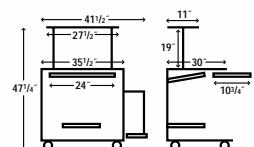

UCC1 - Personal computer workstation with pull-out keyboard and mouse shelf. Features all wood construction, 3" casters, two with locking brake, LCD monitor shelf and locking cabinet. 22^{3/4}"W x 19^{3/4}"D x 37^{1/4}"H. Wt. 73 lbs.

While Supplies Last!

LCT43 • 34^{1/2}"W x 29"D x 27^{1/2}"H • 67 Lbs.

\$179

PCS24 • 23^{3/4}"W x 24"D x 25-33"H • 44 Lbs.

\$265

LCT15 • 41^{1/2}"W x 30"D x 47^{1/4}"H • 70 Lbs.

\$229

While Supplies Last!

UCC1 • 22^{3/4}"W x 19"D x 37^{1/4}"H • 73 Lbs.

\$249