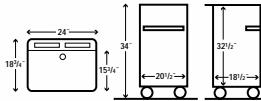

LT342S - Versatile sit down laptop/overhead or standard computer workstation. Unit includes an adjustable keyboard shelf, surge electric and 4" casters, two with locking brake. Black color only. Wt. 33 lbs.

LT34 - Same as LT342S with additional middle shelf. Black color only. Wt. 38 lbs.

LT45 - Versatile laptop or standard computer workstation for stand-up applications. Unit includes an adjustable keyboard shelf, surge electric and 4" casters, two with locking brake. Black color only. Wt. 40 lbs.

LT45C - Same as LT45 with locking steel cabinet. Black/Gray color. Wt. 62 lbs.

LT45CLL - Same as LT45C with the addition of a locking lid and tub top shelf. Wt. 64 lbs.

LT45LL - Same as the LT45 with the addition of a locking lid and tub top shelf. Wt. 45 lbs.

LAMC2936 - Hydraulic adjustable multimedia cart, adjusts from 29" to 36" in height. The base of the cart can be utilized as a printer platform/CPU platform, for your requirements. Constructed of heavy duty laminate with a steel frame. The work surface measures 24"W x 29"D and pull-out keyboard shelf measures 27"W x 12"D. Assembly required. Teak color. Wt. 40 lbs.

LAMC3037 - Same as above with gray laminate finish and an adjustable height from 30" - 37".

LT342S • 24"W x 18 1/2"D x 34"H • 33 Lbs. $287