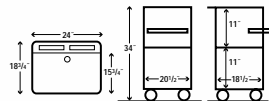

LT45C - Same as LT45 with locking steel cabinet. Black/Gray color. Wt. 62 lbs.

LT45CLL - Same as LT45C with the addition of a locking lid and tub top shelf. Wt. 64 lbs.

LT45LL - Same as the LT45 with the addition of a locking lid and tub top shelf. Wt. 45 lbs.

LAMC2936 - Hydraulic adjustable multimedia cart, adjusts from 29" to 36" in height. The base of the cart can be utilized as a printer platform/CPU platform, for your requirements. Constructed of heavy duty laminate with a steel frame. The work surface measures 24"W x 29"D and pull-out keyboard shelf measures 27"W x 12"D. Assembly required. Teak color. Wt. 40 lbs.

LAMC3037 - Same as above with gray laminate finish and an adjustable height from 30" - 37".

LT342S • 24"W x 18 1/2"D x 34"H • 33 Lbs. \$287

LT34 • 24"W x 18 1/2"D x 34"H • 38 Lbs. \$313

LT45 • 24"W x 18 1/2"D x 44 1/2"H • 40 Lbs. \$329