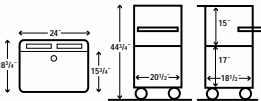

LT45C - Same as LT45 with locking steel cabinet. Black/Gray color. Wt. 62 lbs.

LT45CLL - Same as LT45C with the addition of a locking lid and tub top shelf. Wt. 64 lbs.

LT45LL - Same as the LT45 with the addition of a locking lid and tub top shelf. Wt. 45 lbs.

LAMC2936 - Hydraulic adjustable multimedia cart, adjusts from 29" to 36" in height. The base of the cart can be utilized as a printer platform/CPU platform, for your requirements. Constructed of heavy duty laminate with a steel frame. The work surface measures 24"W x 29"D and pull-out keyboard shelf measures 27"W x 12"D. Assembly required. Teak color. Wt. 40 lbs.

LAMC3037 - Same as above with gray laminate finish and an adjustable height from 30" - 37".

LT342S • 24"W x 18 1/2"D x 34"H • 33 Lbs. \$287

LT34 • 24"W x 18 1/2"D x 34"H • 38 Lbs. \$313

LT45 • 24"W x 18 1/2"D x 44 1/2"H • 40 Lbs. \$329