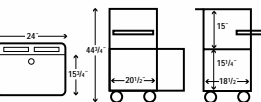

LAMC2936 - Hydraulic adjustable multimedia cart, adjusts from 29" to 36" in height. The base of the cart can be utilized as a printer platform/CPU platform, for your requirements. Constructed of heavy duty laminate with a steel frame. The work surface measures 24"W x 29"D and pull-out keyboard shelf measures 27"W x 12"D. Assembly required. Teak color. Wt. 40 lbs.

LAMC3037 - Same as above with gray laminate finish and an adjustable height from 30" - 37".

LT342S • 24"W x 18 1/2"D x 34"H • 33 Lbs. \$287

LT34 • 24"W x 18 1/2"D x 34"H • 38 Lbs. \$313

LT45 • 24"W x 18 1/2"D x 44 1/2"H • 40 Lbs. \$329

LT45C • 24"W x 18 1/2"D x 44 1/2"H • 62 Lbs. \$595

Includes Locking Lid!

LT45CLL • 24"W x 18 1/2"D x 44 1/2"H • 64 Lbs. \$596

LT45LL • w/out cabinet • 45 Lbs. \$424

Shown with LLMSSD LCD mount (see page 15).

LAMC2936 • 27"W x 29"D x 29"-36"H • 40 Lbs. \$294

LAMC3037 • 27"W x 29"D x 30"-37"H • 40 Lbs. \$296