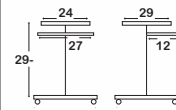

LAMC2936 - Hydraulic adjustable multimedia cart, adjusts from 29" to 36" in height. The base of the cart can be utilized as a printer platform/CPU platform, for your requirements. Constructed of heavy duty laminate with a steel frame. The work surface measures 24"W x 29"D and pull-out keyboard shelf measures 27"W x 12"D. Assembly required. Teak color. Wt. 40 lbs.

LAMC3037 - Same as above with gray laminate finish and an adjustable height from 30" - 37".

LT342S • 24"W x 18 1/2"D x 34"H • 33 Lbs. \$287

LT34 • 24"W x 18 1/2"D x 34"H • 38 Lbs. \$313

LT45 • 24"W x 18 1/2"D x 44 1/2"H • 40 Lbs. \$329

LT45C • 24"W x 18 1/2"D x 44 1/2"H • 62 Lbs. \$595

Includes Locking Lid!

LT45CLL • 24"W x 18 1/2"D x 44 1/2"H • 64 Lbs. \$596

LT45LL • w/out cabinet • 45 Lbs. \$424

Shown with LLMSSD LCD mount (see page 15).

LAMC2936 • 27"W x 29"D x 29"-36"H • 40 Lbs. \$294

LAMC3037 • 27"W x 29"D x 30"-37"H • 40 Lbs. \$296