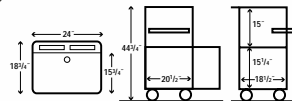

LAMC2936 - Hydraulic adjustable multimedia cart, adjusts from 29" to 36" in height. The base of the cart can be utilized as a printer platform/CPU platform, for your requirements. Constructed of heavy duty laminate with a steel frame. The work surface measures 24"W x 29"D and pull-out keyboard shelf measures 27"W x 12"D. Assembly required. Teak color. Wt. 40 lbs.

LAMC3037 - Same as above with gray laminate finish and an adjustable height from 30" - 37".

LT342S • 24"W x 18 1/2"D x 34"H • 33 Lbs. \$287

LT34 • 24"W x 18 1/2"D x 34"H • 38 Lbs. \$313

LT45 • 24"W x 18 1/2"D x 44 1/2"H • 40 Lbs. \$329

LT45C • 24"W x 18 1/2"D x 44 1/2"H • 62 Lbs. \$595

Includes Locking Lid!

LT45CLL • 24"W x 18 1/2"D x 44 1/2"H • 64 Lbs. \$596

LT45LL • w/out cabinet • 45 Lbs. \$424

Shown with LLMSSD LCD mount (see page 15).

LAMC2936 • 27"W x 29"D x 29"-36"H • 40 Lbs. \$294

LAMC3037 • 27"W x 29"D x 30"-37"H • 40 Lbs. \$296