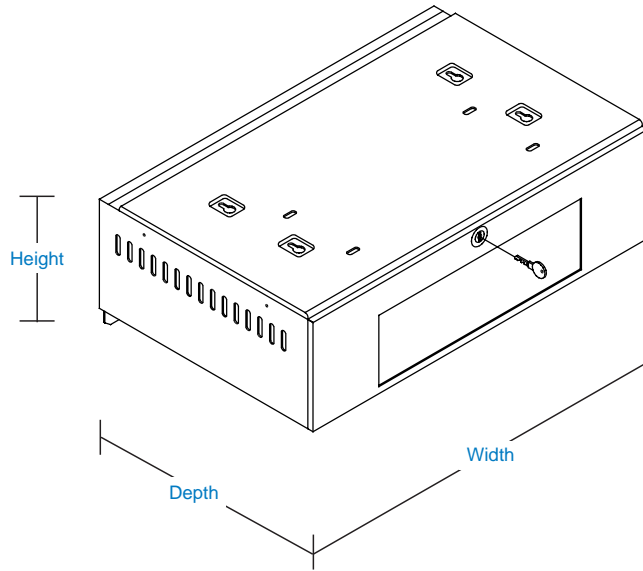

VSOO

LOCKING TV/VCR STACKER MOUNT

MODEL	CAVITY WIDTH	CAVITY DEPTH	CAVITY HEIGHT	EXTERIOR HEIGHT	LOAD LIMIT (lbs)	RESTRICTABLE SWIVEL	TILT	BLACK WRINKLE	SHIP. WT.(lbs)
VSOO	19"	12"	5-1/2"	7-1/2"	120	360°	0°	•	22

Top Plate, Rear Cover Plate, Strap and Face Plate ordered separately.

MODEL	TYPE	SHIP. WT.(lbs)
C. VSOBACK	Rear Cover Plate	4
A. TPOO	Top Plate	4
B. VS_____*	Strap and Face Plate	3

* Model number varies with video unit. Specify manufacturer and model number of TV and video unit when ordering.

NOTES:

- Kits available to create wall and pedestal **Stacker** mounts.
- Positive pin tumbler barrel lock.

1-800-LUCASEY