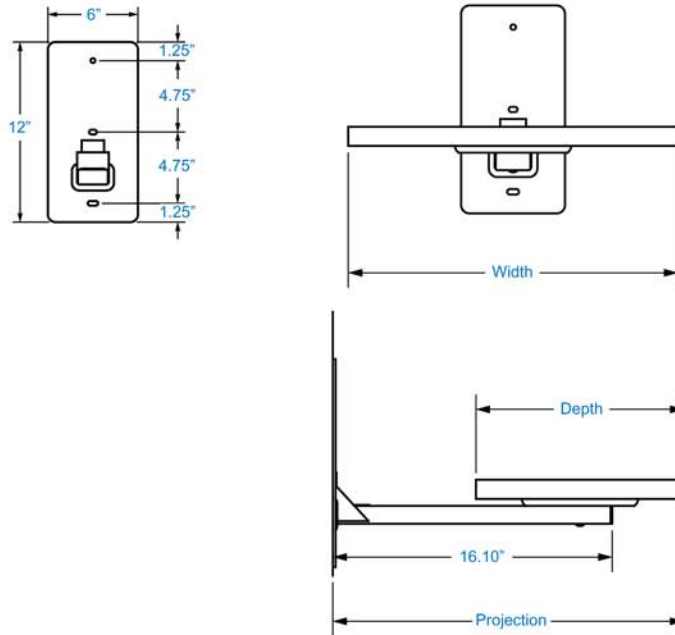

SS3500 Series

LOCKING SINGLE STUD WALL MOUNT

MODEL	PLATFORM WIDTH	PLATFORM DEPTH	LOAD LIMIT (lbs)	RESTRICTABLE SWIVEL	TILT	PROJECTION	BLACK WRINKLE	SHIP. WT.(lbs)
SS3500	19"	12"	75	360°	0°	20-1/8"	• 17	
SS3503	22"	14"	75	360°	0°	21-1/8"	• 22	

NOTES:

- Positive pin tumbler barrel lock.
- Wood stud hardware included.
- See [Wall Mount Accessories](#) for special hardware and accessories.

1-800-LUCASEY