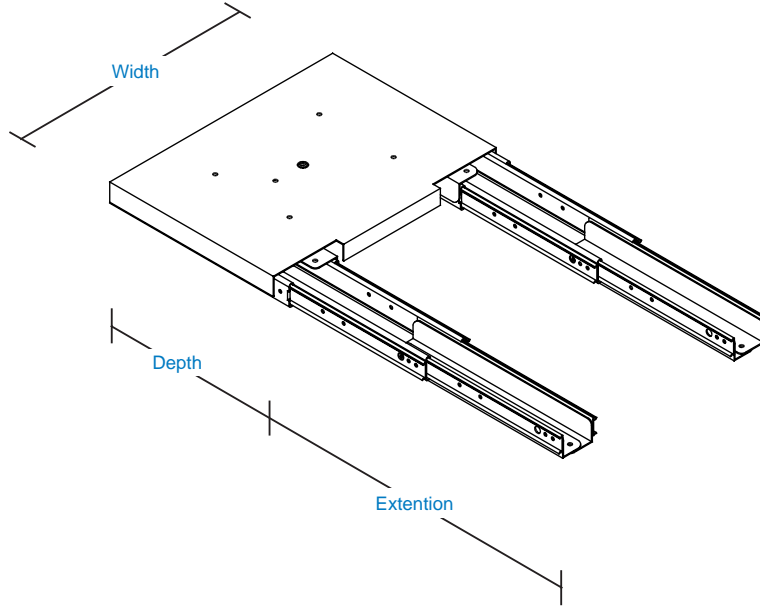

SLIDE4C / SLIDE5C

17" EXTENSION SLIDE-OUT ACCESSORY FOR FURNITURE SWIVEL MOUNT

MODEL	WIDTH	DEPTH	LOAD LIMIT (lbs)	EXTENSION	HEIGHT WITH F5500	HEIGHT WITH SLE	GLOSS BLACK	SHIP. WT. (lbs)
SLIDE4C	15"	11-1/2"	90	17"	3-1/4"	2-3/4"	• 15	
SLIDE5C	15"	11-1/2"	120	7-1/2"	3-1/4"	2-3/4"	• 14	

NOTES:

- Converts **F5500** series and **SLE** mounts into extendible/retractable swivel mounts.
- Bolt-down mounting.
- Compare furniture cavity size to monitor width and height, including mount height, to assure proper clearances.

WARNING: *Secure furniture to wall studs to prevent tip-overs when the slide-out is extended.*

1-800-LUCASEY