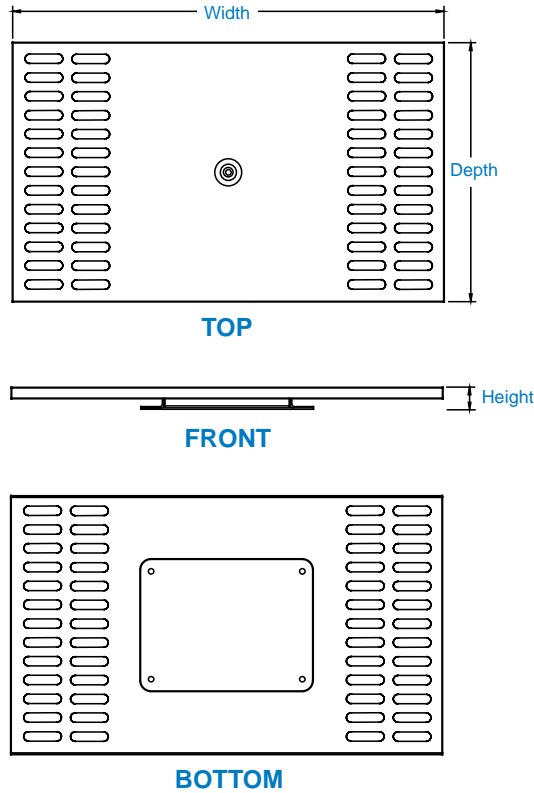

SLE2012 Series

SEMI-LOCKING FURNITURE SWIVEL MOUNT

MODEL	TYPE	PLATFORM WIDTH	PLATFORM DEPTH	HEIGHT	LOAD LIMIT (lbs)	SWIVEL	GLOSS BLACK	SHIP. WT. (lbs)
SLE2012B	Bolt-Down	20"	12"	1"	60	360°	•	7
SLE2012A	Adhesive	20"	12"	1"	60	360°	•	8