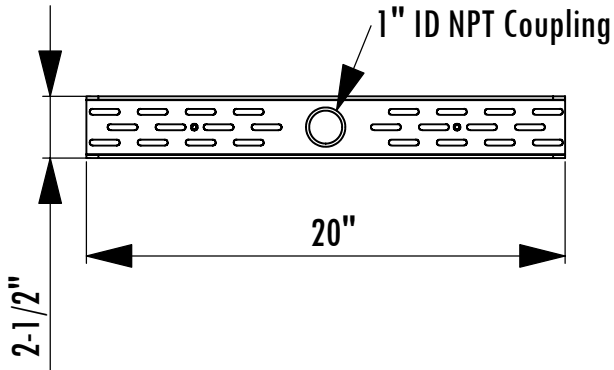

PMUCS

Universal Projector Mount Short Drop

Model	Load Limit (lbs.)	Swivel	Tilt	Drop from ceiling	Mounts to Boss Patterns	Ship. Wt. (lbs.)
PMUCS	60	180°	±45°	8"	up to 14"	8

1-800-LUCASEY • 1-510-534-1435

©2005 Lucasey Manufacturing Corporation, Oakland, California