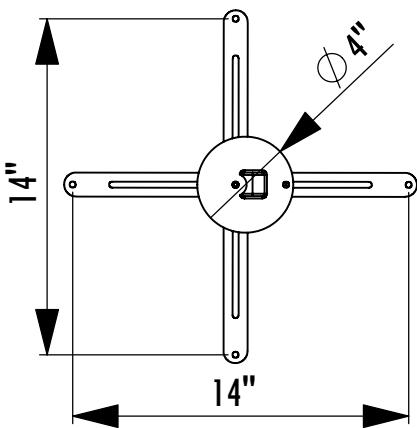

PMUCS

Universal Projector Mount Short Drop

Model	Load Limit (lbs.)	Swivel	Tilt	Drop from ceiling	Mounts to Boss Patterns	Ship. Wt. (lbs.)
PMUCS	60	180°	±45°	8"	up to 14"	8

1-800-LUCASEY • 1-510-534-1435

©2005 Lucasey Manufacturing Corporation, Oakland, California