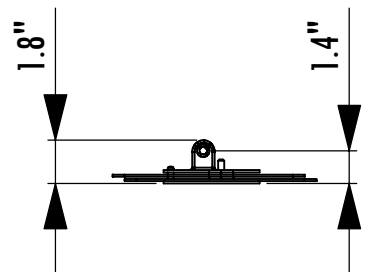

PMUCS

Universal Projector Mount Short Drop

Model	Load Limit (lbs.)	Swivel	Tilt	Drop from ceiling	Mounts to Boss Patterns	Ship. Wt. (lbs.)
PMUCS	60	180°	±45°	8"	up to 14"	8

1-800-LUCASEY • 1-510-534-1435

©2005 Lucasey Manufacturing Corporation, Oakland, California