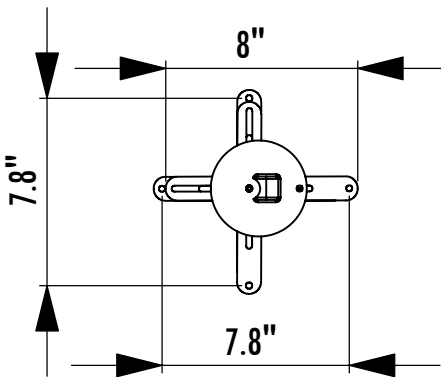

PMUCS

Universal Projector Mount Short Drop

Model	Load Limit (lbs.)	Swivel	Tilt	Drop from ceiling	Mounts to Boss Patterns	Ship. Wt. (lbs.)
PMUCS	60	180°	±45°	8"	up to 14"	8

1-800-LUCASEY • 1-510-534-1435

©2005 Lucasey Manufacturing Corporation, Oakland, California