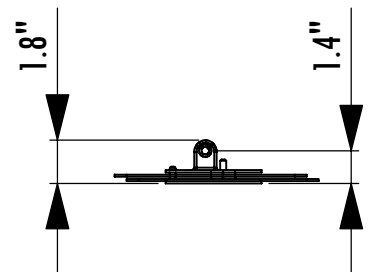

# PMUCL Dimensions

## Universal Projector Ceiling Mount

Model	Load Limit (lbs.)	Swivel	Tilt	Drop from ceiling	Mounts to Boss Patterns	Ship. Wt. (lbs.)
<b>PMUCL</b>	60	180°	±45°	23-1/2" - 38-1/2"	up to 14"	12

**1-800-LUCASEY • 1-510-534-1435**