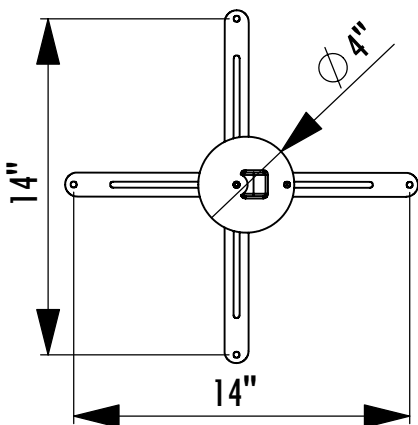

# PMUCL Dimensions

## Universal Projector Ceiling Mount

Model	Load Limit (lbs.)	Swivel	Tilt	Drop from ceiling	Mounts to Boss Patterns	Ship. Wt. (lbs.)
<b>PMUCL</b>	60	180°	±45°	23-1/2" - 38-1/2"	up to 14"	12

**1-800-LUCASEY • 1-510-534-1435**