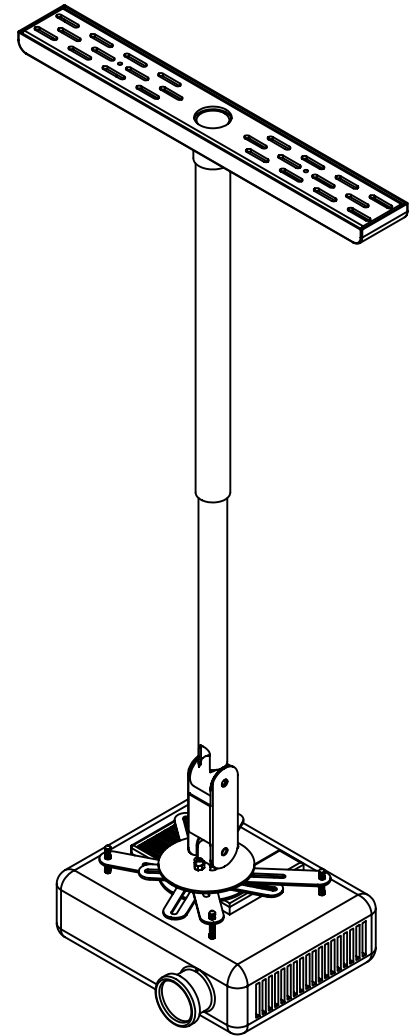

# PMUCL Dimensions

## Universal Projector Ceiling Mount

Model	Load Limit (lbs.)	Swivel	Tilt	Drop from ceiling	Mounts to Boss Patterns	Ship. Wt. (lbs.)
<b>PMUCL</b>	60	180°	±45°	23-1/2" - 38-1/2"	up to 14"	12

**1-800-LUCASEY • 1-510-534-1435**