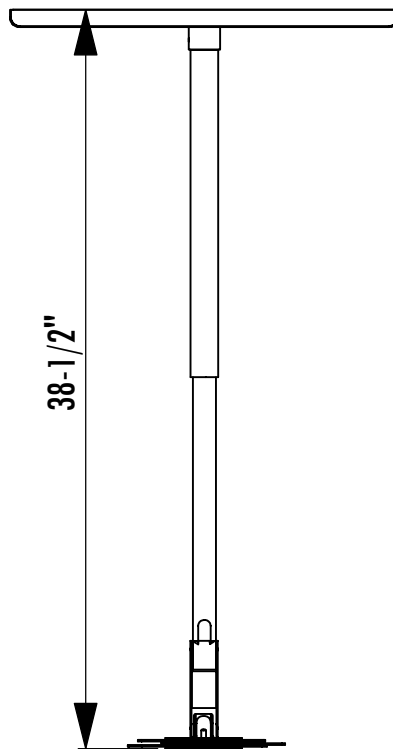

# PMUCL Dimensions

## Universal Projector Ceiling Mount

Model	Load Limit (lbs.)	Swivel	Tilt	Drop from ceiling	Mounts to Boss Patterns	Ship. Wt. (lbs.)
<b>PMUCL</b>	60	180°	±45°	23-1/2" - 38-1/2"	up to 14"	12

**1-800-LUCASEY • 1-510-534-1435**