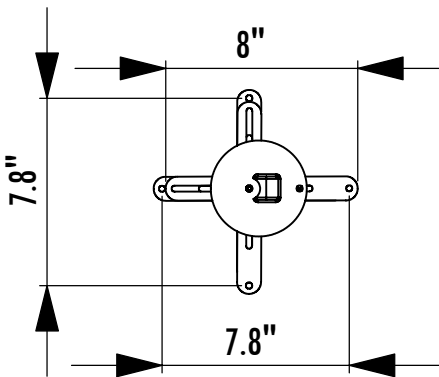

# PMUCL Dimensions

## Universal Projector Ceiling Mount

Model	Load Limit (lbs.)	Swivel	Tilt	Drop from ceiling	Mounts to Boss Patterns	Ship. Wt. (lbs.)
<b>PMUCL</b>	60	180°	±45°	23-1/2" - 38-1/2"	up to 14"	12

**1-800-LUCASEY • 1-510-534-1435**