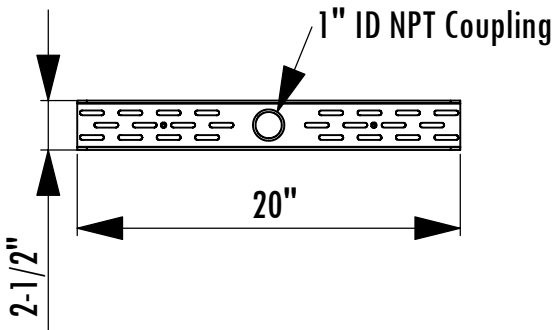

# PMUCL Dimensions

## Universal Projector Ceiling Mount

Model	Load Limit (lbs.)	Swivel	Tilt	Drop from ceiling	Mounts to Boss Patterns	Ship. Wt. (lbs.)
<b>PMUCL</b>	60	180°	±45°	23-1/2" - 38-1/2"	up to 14"	12

**1-800-LUCASEY • 1-510-534-1435**