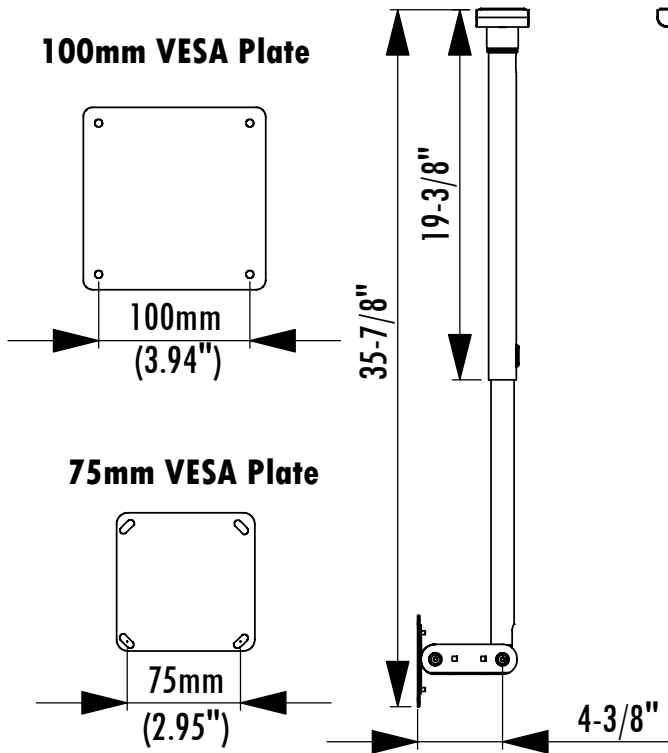

LCDUC Dimensions Ceiling Mount for Flat Panel Screens up to 21"

Model	Load Limit (lbs.)	Swivel	Tilt	Drop from ceiling	Ship. Wt. (lbs.)
LCDUC	20	360°	±45°	20" - 35"	12

1-800-LUCASEY • 1-510-534-1435

©2005 Lucasey Manufacturing Corporation, Oakland, California