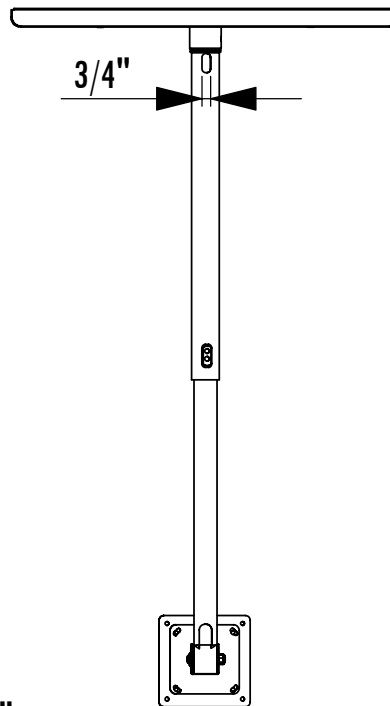

LCDUC Dimensions Ceiling Mount for Flat Panel Screens up to 21"

Model	Load Limit (lbs.)	Swivel	Tilt	Drop from ceiling	Ship. Wt. (lbs.)
LCDUC	20	360°	±45°	20" - 35"	12

1-800-LUCASEY • 1-510-534-1435

©2005 Lucasey Manufacturing Corporation, Oakland, California