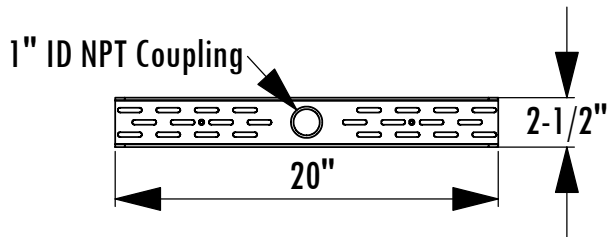

LCDUC Dimensions Ceiling Mount for Flat Panel Screens up to 21"

Model	Load Limit (lbs.)	Swivel	Tilt	Drop from ceiling	Ship. Wt. (lbs.)
LCDUC	20	360°	±45°	20" - 35"	12

1-800-LUCASEY • 1-510-534-1435

©2005 Lucasey Manufacturing Corporation, Oakland, California