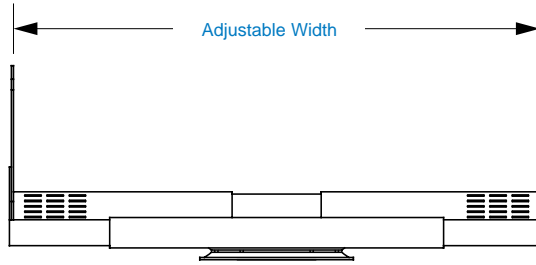

F2030 Series

HEAVY-DUTY ADJUSTABLE FURNITURE MOUNT WITH 7° TILT

MODEL	PLATFORM WIDTH	PLATFORM DEPTH	LOAD LIMIT (lbs)	SWIVEL	TILT	BLACK WRINKLE	SHIP. WT. (lbs)	FAST SHIP
F1014T	10"-14"	11"	120	360°	7°	•	10	
F1420T	14"-20"	11"	120	360°	7°	•	11	•
F2030T	20"-30"	13"	120	360°	7°	•	14	•
F2333T	23"-33"	13"	120	360°	7°	•	15	•

NOTES:

- Side arm adhesive pads for additional monitor stability.
- Safety strap included.

1-800-LUCASEY