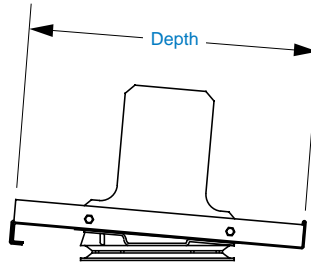

F2030 Series

HEAVY-DUTY ADJUSTABLE FURNITURE MOUNT WITH 7° TILT

MODEL	PLATFORM WIDTH	PLATFORM DEPTH	LOAD LIMIT (lbs)	SWIVEL	TILT	BLACK WRINKLE	SHIP. WT. (lbs)	FAST SHIP
F1014T	10"-14"	11"	120	360°	7°	•	10	
F1420T	14"-20"	11"	120	360°	7°	•	11	•
F2030T	20"-30"	13"	120	360°	7°	•	14	•
F2333T	23"-33"	13"	120	360°	7°	•	15	•

NOTES:

- Side arm adhesive pads for additional monitor stability.
- Safety strap included.

1-800-LUCASEY