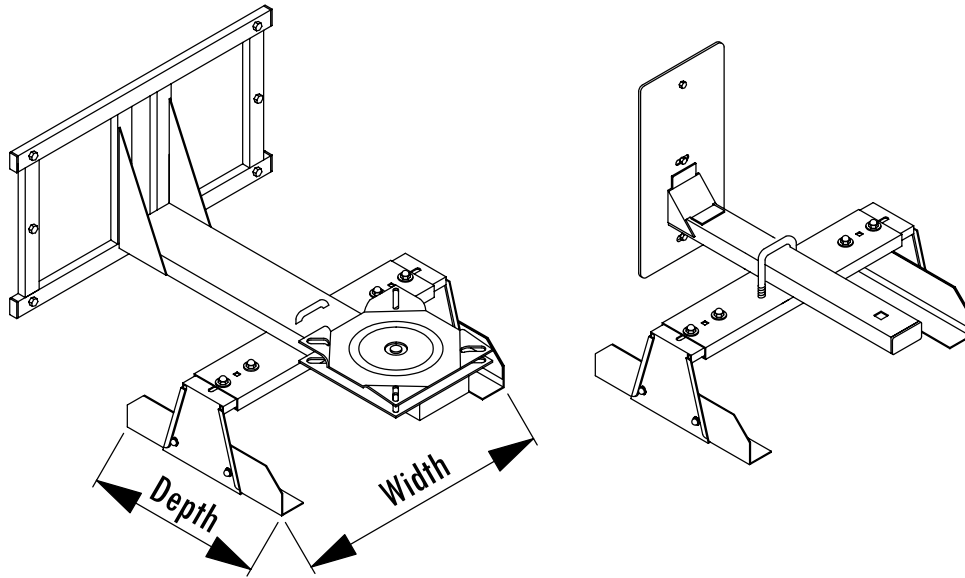

DVDU

Adjustable Width DVD Mount

MODEL	Cavity Width	Cavity Depth	Swivel	Tilt	Cavity Height	Black Wrinkle Finish	Gloss Black Finish	Gloss White Finish	Ship. Wt. (lbs.)
DVDU914	9" - 14"	11"	0°	0°	4"	*			5
DVDU914B	9" - 14"	11"	0°	0°	4"		*		5
DVDU914W	9" - 14"	11"	0°	0°	4"			*	5
DVDU1420	14" - 20"	11"	0°	0°	4"	*			6
DVDU142B	14" - 20"	11"	0°	0°	4"		*		6
DVDU142W	14" - 20"	11"	0°	0°	4"			*	6

Notes: Includes Adhesive grip pads

* ACM, DSCM, SDCM & SSCM requires adaptor #APVCRU (sold separately)

MODEL	Mount Compatibility
DVDU914	* CTL, SS, SSWP, 1700, DS, DSWP, SD, SDWP, HM, HMS
DVDU914B	
DVDU914W	
DVDU1420	* CTL, SS, SSWP, 1700, DS, DSWP, SD, SDWP, HM, HMS
DVDU142B	
DVDU142W	