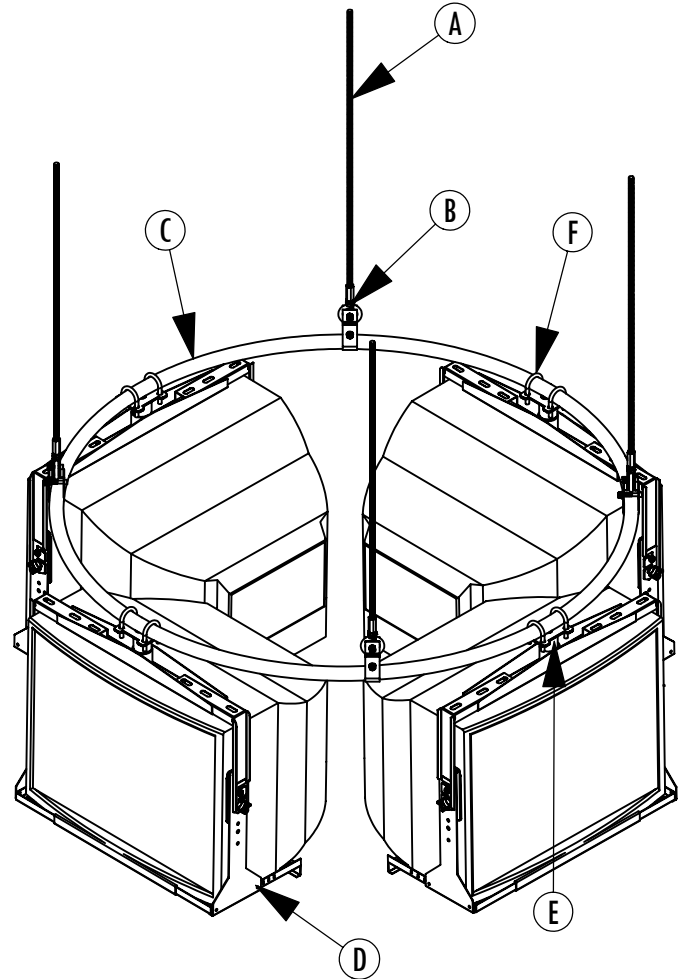

# MS Dimensions

## Split Monitor Ring Dimensions

- A. 1/2-13 x 36" all-thread rod
- B. 1-1/4" pipe clamp (MRASCR)
- C. Split ring assembly
- D. ACM ceiling mount
- E. 18" x 1-1/4" I.D. schedule 40 pipe
- F. U-bolt dogbone flange (CMAUDB)

Part No.	Ring Diameter	ACM Size	Quantity	TV Width	Black Wrinkle	Ship. Wt. (lbs.)
MS44AC3	44"	ACM2333/L	3	23" to 33"	*	210
MS44AC4	44"	ACM2030/L	4	23" to 33"	*	230
MS60AC4	60"	ACM2333/L	4	23" to 33"	*	335
MS60AC5	60"	ACM2030/L	5	23" to 33"	*	355
MS60AC6	60"	ACM2030/L	6	23" to 33"	*	375
MS72AC4	72"	ACM2333/L	4	23" to 33"	*	350
MS72AC5	72"	ACM2333/L	5	23" to 33"	*	370
MS72AC6	72"	ACM2030/L	6	23" to 33"	*	390
MS72AC7	72"	ACM2030/L	7	23" to 33"	*	410
MS84AC4	84"	ACM2333/L	4	23" to 33"	*	365
MS84AC5	84"	ACM2333/L	5	23" to 33"	*	385
MS84AC6	84"	ACM2333/L	6	23" to 33"	*	405
MS84AC7	84"	ACM2333/L	7	23" to 33"	*	425
MS84AC8	84"	ACM2030/L	8	23" to 33"	*	445
MS96AC4	96"	ACM2333/L	4	23" to 33"	*	470
MS96AC5	96"	ACM2333/L	5	23" to 33"	*	490
MS96AC6	96"	ACM2333/L	6	23" to 33"	*	510
MS96AC7	96"	ACM2333/L	7	23" to 33"	*	530
MS96AC8	96"	ACM2333/L	8	23" to 33"	*	550
MS96AC9	96"	ACM2030/L	9	23" to 33"	*	570
MS108A10	108"	ACM2030/L	10	23" to 33"	*	605
MS108AC4	108"	ACM2333/L	4	23" to 33"	*	485
MS108AC5	108"	ACM2333/L	5	23" to 33"	*	505
MS108AC6	108"	ACM2333/L	6	23" to 33"	*	525
MS108AC7	108"	ACM2333/L	7	23" to 33"	*	545
MS108AC8	108"	ACM2333/L	8	23" to 33"	*	565
MS108AC9	108"	ACM2030/L	9	23" to 33"	*	585

### Notes:

- Custom configurations available
- Drop can be increased or decreased by substitution of the 18" pipe (E) or all-thread rods (A)
- Order MS split ring for column, pillar or post wraparound applications
- Safety straps included
- See Ceiling Mount Accessories for special hardware and accessories