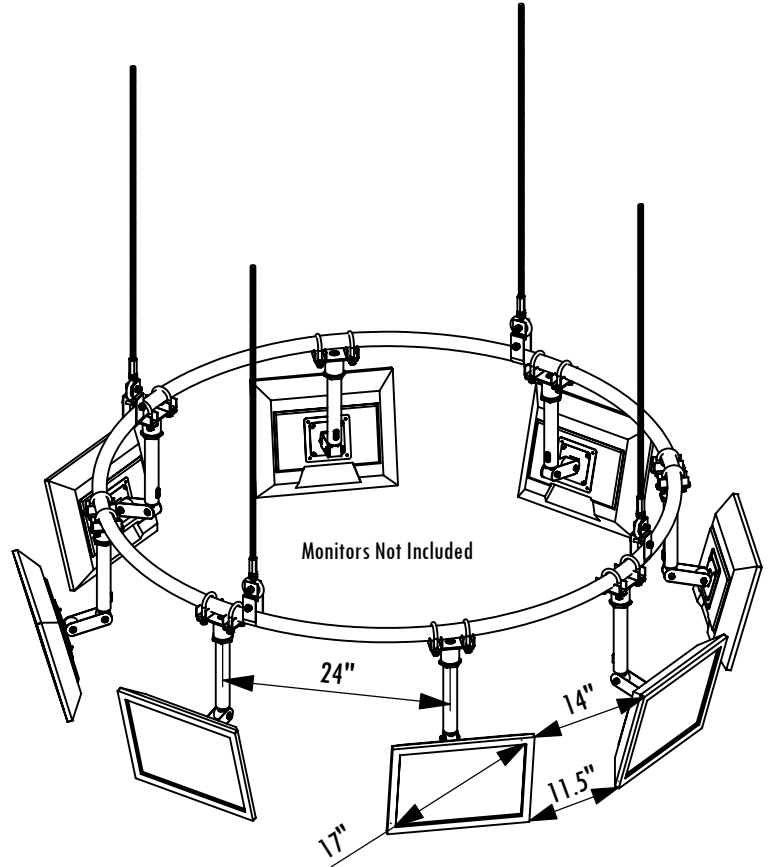

MR60LCD8 60" Monitor Ring with 8 LCD Mounts

Note: All dimensions shown are subject to change and can be modified depending upon customer requirements.

Uses CMAUDB10 1" I.D. Dogbone Flange with Reducer Hex Bushing

Uses Shortened LCDUC Ceiling Mount Adjustable from 9" to 18" in length Tilts from 0° - ±45°

1-800-LUCASEY • 1-510-534-1435

©2005 Lucasey Manufacturing Corporation, Oakland, California

LOAD
500
POUNDS
RATING