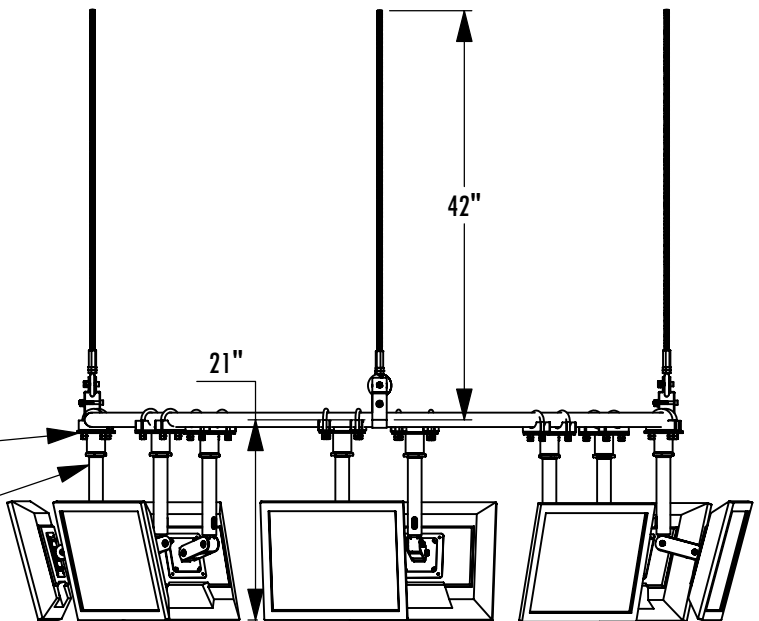

MR60LCD8 60" Monitor Ring with 8 LCD Mounts

Note: All dimensions shown are subject to change and can be modified depending upon customer requirements.

Uses CMAUDB10 1" I.D. Dogbone Flange with Reducer Hex Bushing

Uses Shortened LCDUC Ceiling Mount Adjustable from 9" to 18" in length Tilts from 0° - ±45°

1-800-LUCASEY • 1-510-534-1435

©2005 Lucasey Manufacturing Corporation, Oakland, California

LOAD
500
POUNDS
RATING