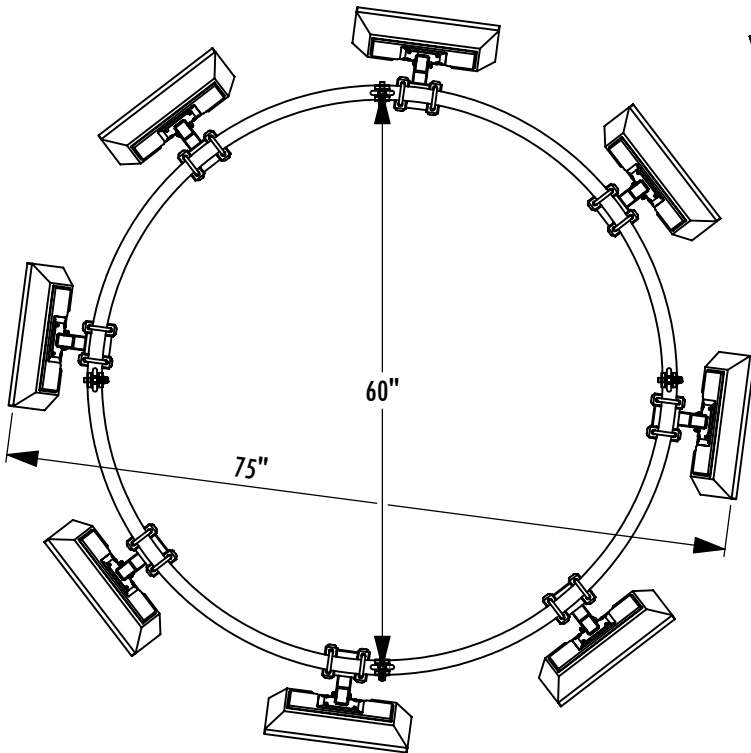

MR60LCD8 60" Monitor Ring with 8 LCD Mounts

Note: All dimensions shown are subject to change and can be modified depending upon customer requirements.

Uses CMAUDB10 1" I.D. Dogbone Flange with Reducer Hex Bushing

Uses Shortened LCDUC Ceiling Mount Adjustable from 9" to 18" in length Tilts from 0° - ±45°

1-800-LUCASEY • 1-510-534-1435

©2005 Lucasey Manufacturing Corporation, Oakland, California

LOAD
500
POUNDS
RATING