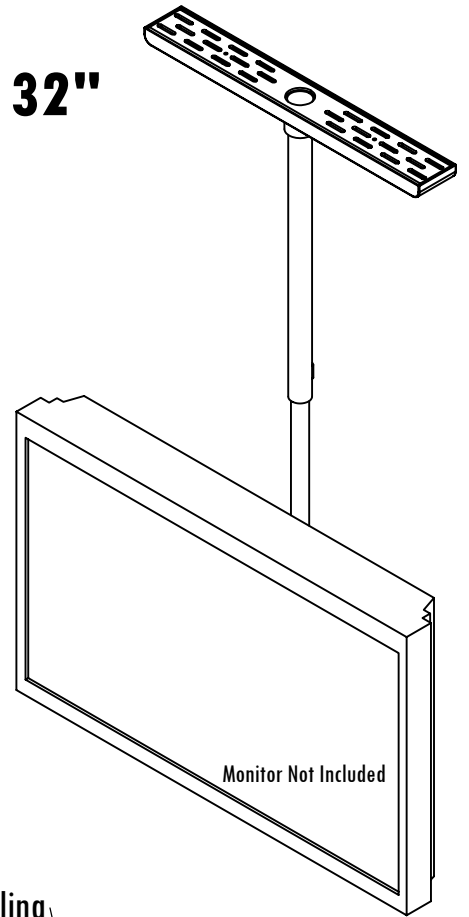

LC200C Dimensions

Ceiling Mount for Flat Panel Screens up to 32"

Model	Load Limit (lbs.)	Swivel	Tilt	Drop from ceiling	Ship. Wt. (lbs.)
LC200C	50	360°	±45°	20" - 35"	12

1-800-LUCASEY • 1-510-534-1435

©2005 Lucasey Manufacturing Corporation, Oakland, California