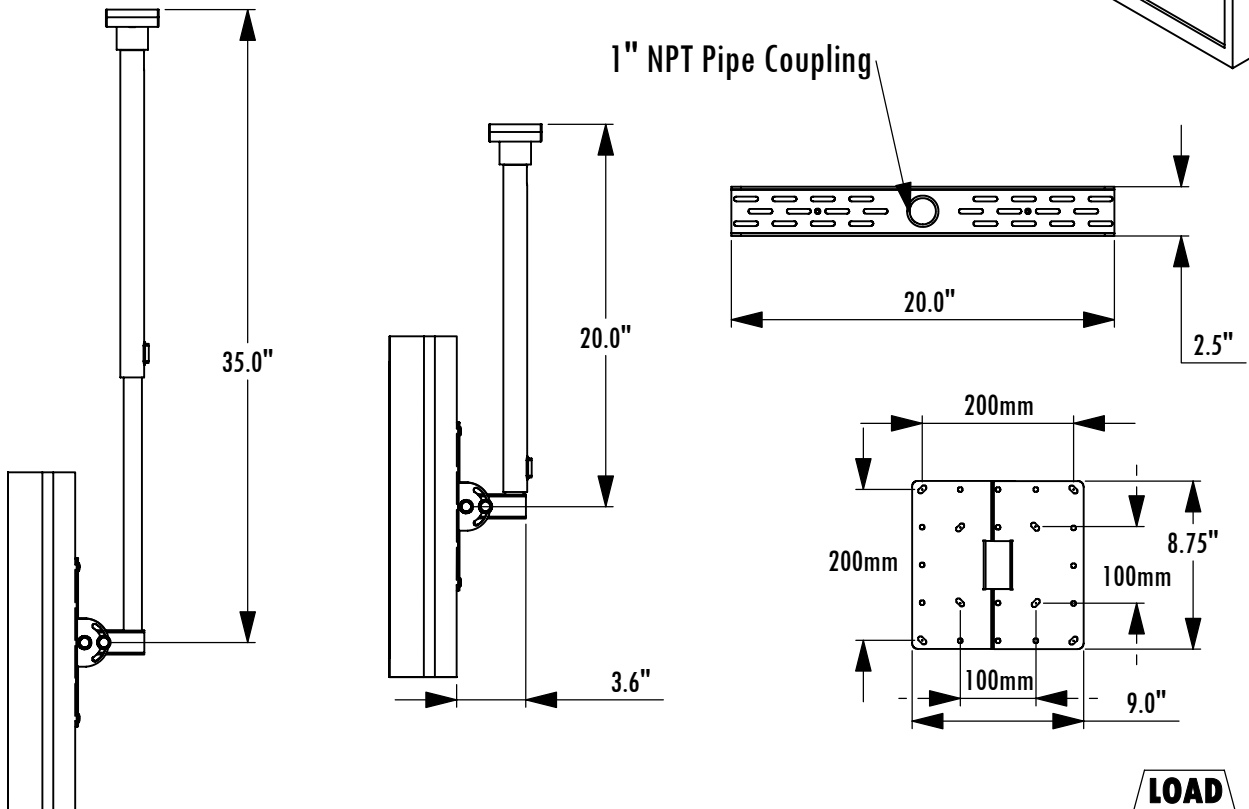

LC200C Dimensions

Ceiling Mount for Flat Panel Screens up to 32"

Model	Load Limit (lbs.)	Swivel	Tilt	Drop from ceiling	Ship. Wt. (lbs.)
LC200C	50	360°	±45°	20" - 35"	12

1-800-LUCASEY • 1-510-534-1435

©2005 Lucasey Manufacturing Corporation, Oakland, California