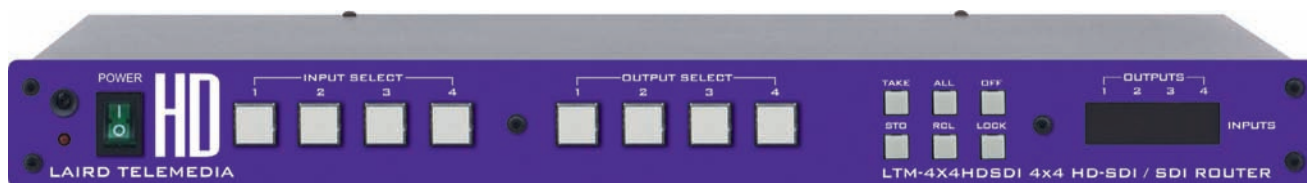

# LTM-4X4HDSDI

HD-SDI / SDI 4x4 Matrix Router

## HD-SDI 4x4 Routing for the Real World.

A Cornerstone Product for the High Definition Professional.

Laird Telemedia leads the migration to the high definition television (HDTV) broadcast environment with this robust 4x4 HD-SDI and SDI digital video matrix switcher. This unit has wide appeal in production, news gathering, recording, monitoring and on-air playout.

### Features

- SMPTE 259M, 292M and 344M Compatible
- Stores Multiple Switch Presets
- Reclocked and Equalized Outputs
- Glitch-free Switching with Genlocked Sources
- Take Button for Executing Multiple Switches Simultaneously
- Front Panel or PC Control with RS232, RS485 & Ethernet Ports

**Max Output Level:** 800m Vpp / 75Ω

**Data Rate:** Up to 1.485 Gbps

**Controls:** Front Panel, RS232, RS485, Ethernet, Infrared Remote, Dry Contact and Panel Lock

**Power Source:** Universal 90-240VAC, 50/60 Hz 22VA