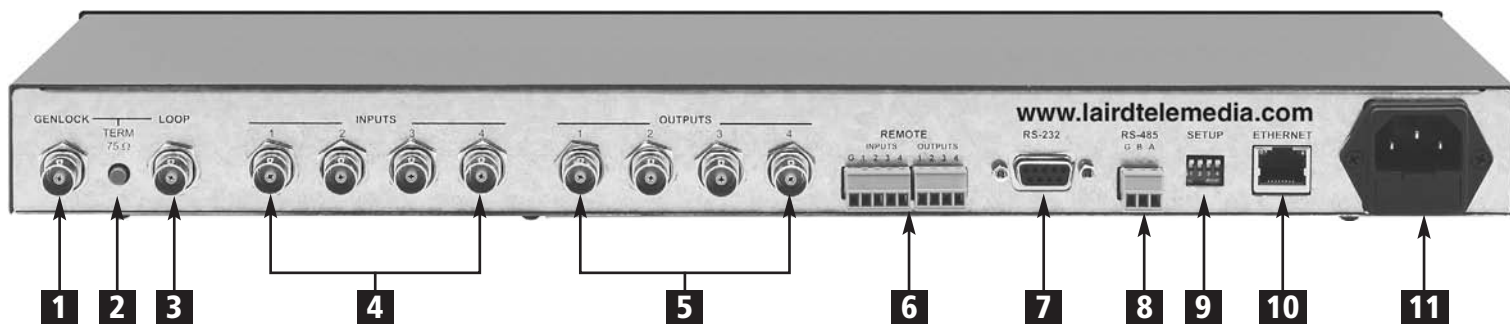

## HD-SDI 4x4 Routing for the Real World.

A Cornerstone Product for the High Definition Professional.

Laird Telemedia leads the migration to the high definition television (HDTV) broadcast environment with this robust 4x4 HD-SDI and SDI digital video matrix switcher. This unit has wide appeal in production, news gathering, recording, monitoring and on-air playout.

### Features

- SMPTE 259M, 292M and 344M Compatible
- Stores Multiple Switch Presets
- Reclocked and Equalized Outputs
- Glitch-free Switching with Genlocked Sources
- Take Button for Executing Multiple Switches Simultaneously
- Front Panel or PC Control with RS232, RS485 & Ethernet Ports

# Laird LTM-4X4HDSDI 4x4 HD-SDI Matrix Router Rear Panel Connections

- 1) Genlock
- 2) Genlock Termination
- 3) Genlock Looping Output
- 4) Serial Digital Inputs
- 5) Serial Digital Outputs
- 6) Dry Contact Remote Terminal Block
- 7) 9-Pin S-Dub RS232 Control Port
- 8) Terminal Block RS485 Control Port
- 9) Setup Dipswitches
- 10) Ethernet Port for PC or other Serial Controller connection via a computer network
- 11) Universal 110/220 Power Supply

## SPECIFICATIONS

**Video Input:** 4 SDI SMPTE 259M, 292M, 344M serial video 75Ω on BNC connectors

**Genlock Input:** 75Ω Hi-Z on BNC connector

**Video Outputs:** 4 equalized and reclocked SDI SMPTE 259M, 292M, 344M on 75Ω on BNC connectors