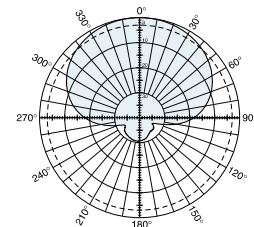

The Kathrein Scala Division CL6-450B broadband log-periodic antenna is intended for use in professional fixed-station applications in the 400–512 MHz band. It features:

- Heavy-duty construction.
- Brass antenna assembly protected by cast aluminum backplate and rugged fiberglass radome.
- Stable operation in severe icing conditions.
- High front-to-back and front-to-side ratios without minor lobes.

(Shown vertically polarized)

Specifications:

Frequency range	400–512 MHz
Gain	8.5 dBi
Impedance	50 ohms
VSWR	< 1.5:1
Polarization	Horizontal or vertical
Front-to-back ratio	>35 dB
Maximum input power	500 watts (at 50°C)
H-plane beamwidth	86 degrees (half-power)
E-plane beamwidth	60 degrees (half-power)
Connector	N female
Weight	22 lb (10 kg)
Dimensions	29 x 17 x 12 inches (737 x 432 x 305 mm)
Equivalent flat plate area	2.78 ft ² (0.258 m ²)
Wind survival rating*	120 mph (200 kph)
Shipping dimensions	31 x 20 x 14.5 inches (787 x 508 x 368 mm)
Shipping weight	28.0 lb (12.7 kg)
Mounting	Mounting kits are available for masts of 2.375 to 4.5 inch (60 to 114 mm) OD.

See reverse for order information.

H-plane
Horizontal pattern – V-polarization
Vertical pattern – H-polarization

E-plane
Horizontal pattern – H-polarization
Vertical pattern – V-polarization

* Mechanical design is based on environmental conditions as stipulated in EIA-222-F (June 1996) and/or ETS 300 019-1-4 which include the static mechanical load imposed on an antenna by wind at maximum velocity. See the Engineering Section of the catalog for further details.