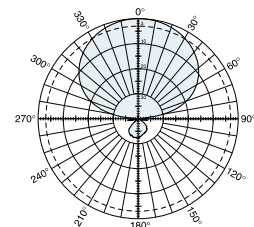

The Kathrein Scala Division CL6-450B broadband log-periodic antenna is intended for use in professional fixed-station applications in the 400–512 MHz band. It features:

- Heavy-duty construction.
- Brass antenna assembly protected by cast aluminum backplate and rugged fiberglass radome.
- Stable operation in severe icing conditions.
- High front-to-back and front-to-side ratios without minor lobes.

(Shown vertically polarized)

Specifications:

Frequency range	400–512 MHz
Gain	8.5 dBi
Impedance	50 ohms
VSWR	< 1.5:1
Polarization	Horizontal or vertical
Front-to-back ratio	>35 dB
Maximum input power	500 watts (at 50°C)
H-plane beamwidth	86 degrees (half-power)
E-plane beamwidth	60 degrees (half-power)
Connector	N female
Weight	22 lb (10 kg)
Dimensions	29 x 17 x 12 inches (737 x 432 x 305 mm)
Equivalent flat plate area	2.78 ft ² (0.258 m ²)
Wind survival rating*	120 mph (200 kph)
Shipping dimensions	31 x 20 x 14.5 inches (787 x 508 x 368 mm)
Shipping weight	28.0 lb (12.7 kg)
Mounting	Mounting kits are available for masts of 2.375 to 4.5 inch (60 to 114 mm) OD.

See reverse for order information.

H-plane
Horizontal pattern – V-polarization
Vertical pattern – H-polarization

E-plane
Horizontal pattern – H-polarization
Vertical pattern – V-polarization

* Mechanical design is based on environmental conditions as stipulated in EIA-222-F (June 1996) and/or ETS 300 019-1-4 which include the static mechanical load imposed on an antenna by wind at maximum velocity. See the Engineering Section of the catalog for further details.