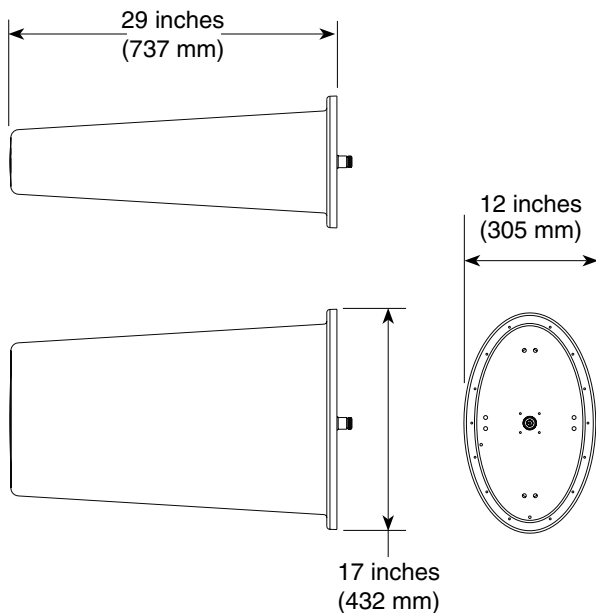

(Shown vertically polarized)

Specifications:

Frequency range	400–512 MHz
Gain	8.5 dBi
Impedance	50 ohms
VSWR	< 1.5:1
Polarization	Horizontal or vertical
Front-to-back ratio	>35 dB
Maximum input power	500 watts (at 50°C)
H-plane beamwidth	86 degrees (half-power)
E-plane beamwidth	60 degrees (half-power)
Connector	N female
Weight	22 lb (10 kg)
Dimensions	29 x 17 x 12 inches (737 x 432 x 305 mm)
Equivalent flat plate area	2.78 ft ² (0.258 m ²)
Wind survival rating*	120 mph (200 kph)
Shipping dimensions	31 x 20 x 14.5 inches (787 x 508 x 368 mm)
Shipping weight	28.0 lb (12.7 kg)
Mounting	Mounting kits are available for masts of 2.375 to 4.5 inch (60 to 114 mm) OD.

See reverse for order information.

H-plane
Horizontal pattern – V-polarization
Vertical pattern – H-polarization

E-plane
Horizontal pattern – H-polarization
Vertical pattern – V-polarization

* Mechanical design is based on environmental conditions as stipulated in EIA-222-F (June 1996) and/or ETS 300 019-1-4 which include the static mechanical load imposed on an antenna by wind at maximum velocity. See the Engineering Section of the catalog for further details.

10627-C

Mounting Options:

Model	Description
MKPS-1(shown)	Mounting Kit for 2.375 inch (60 mm) OD mast.
MKPS-2	Mounting Kit for 2.875 inch (73 mm) OD mast.
MKPS-3	Mounting Kit for 3.5 inch (89 mm) OD mast.
MKPS-4	Mounting Kit for 4 inch (102 mm) OD mast.
MKPS-5	Mounting Kit for 4.5 inch (114 mm) OD mast.