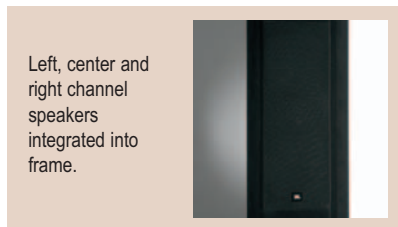

ACOUSTICAL IMAGER®

Wall Mounted Screen with Integrated Speakers

- JBL left, center and right channel speakers are integrated into the frame. Two satellite speakers and powered subwoofer also included.
- Standard with black Pro-Trim®, a fabric frame covering that absorbs light surrounding the viewing area and aesthetically enhances the appearance of the frame.
- Frame dimensions of 5 1/4" wide x 3" deep.

Da-Mat, High Contrast Da-Mat, Da-TeX (Rear), Pearlescent, Cinema Vision, High Contrast Cinema Vision, High Power® and Dual Vision fabrics will be seamless up to 12' high.

Left, center and right channel speakers integrated into frame.

Standard JBL 5.1 Surround Sound System, upgradeable to 6.1 or 7.1.

Wall or table-mount satellite speakers and subwoofer.

VIDEO FORMAT

Viewing Area H x W		Nominal Diagonal		Da-Mat	High Contrast Da-Mat	Da-TeX (Rear)	Pearlescent	Cinema Vision	High Contrast Cinema Vision	High Power®	Dual Vision
in.	cm.	in.	cm.								
50 1/2" x 67"	128 x 170	84"	213	x	x	x	x	x	x	x	x
60" x 80"	152 x 203	100"	254	x	x	x	x	x	x	x	x
72" x 96"	183 x 244	120"	305	x	x	x	x	x	x	x	x
90" x 120"	229 x 305	150"	381	x	x	x	x	x	x	x	x