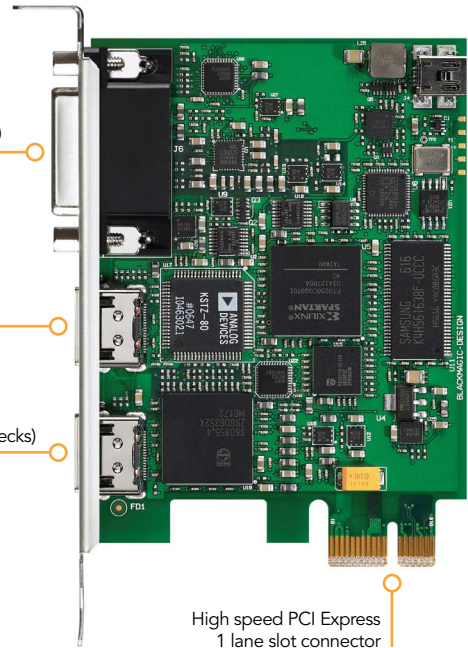

### Both HDMI and Analog Connections

Intensity Pro enables you to capture directly from the HD camera's CCD, bypassing the video compression chip for true uncompressed video quality. Featuring both HDMI and analog video connections means Intensity Pro works with a massive range of cameras, televisions and video projectors.

# Intensity Pro

Breakout Cable  
(Analog video and audio connections)

HDMI output  
(HDTVs and video projectors)

HDMI input  
(Cameras, set-top boxes and HDMI decks)

High speed PCI Express  
1 lane slot connector

## Features

- **Digital Connections:** HDMI in and out, switches between SD and HD video formats with embedded 2 channel HDMI audio in and out.
- **Analog Connections:** Component, NTSC, PAL and S-Video in and out with 2 channels of unbalanced audio in and out. Component video switches between SD and HD.
- HDMI and Component connections switch between high definition and standard definition.
- HD format support: 1080 lines at 59.94i, 50i, 720 lines at 50p and 59.94p. SD format support: NTSC/PAL and S-Video.
- Real time effects supported in Apple Final Cut Pro™ and Adobe Premiere Pro™.
- True uncompressed YUV 4:2:2 video capture and playback for high-end production quality.
- Compressed video capture and playback on supported platforms. Edit in DV, DV50, JPEG, HDV and DVCPRO HD files on Mac OS X. Edit in DV and Online JPEG in Adobe Premiere Pro™.
- PCIe 1 lane, compatible with 1, 4, 8, 16 lane slots.
- Live production editing with Blackmagic On-Air.
- Video Capture and playback with Blackmagic Media Express utility.
- Product features are different between platforms and software updates. Uncompressed video requires fast host system and bus performance. Please check [www.blackmagic-design.com](http://www.blackmagic-design.com) for the exact product features and minimum host system requirements before purchase.