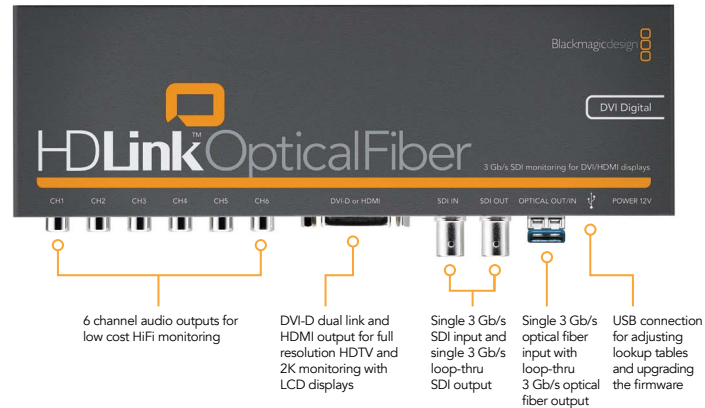

## The world's most advanced HD and 2K monitoring!

HDLink is the world's first full resolution HDTV and 2K film monitoring solution that connects to both DVI and HDMI monitors. HDLink now supports the new 3Gb/s SDI for 2K, HD and SD compatibility, plus built in 3D lookup tables for feature film grade color management. Available in both Dual Link SDI and Optical Fiber SDI models, HDLink is easily the most advanced monitoring solution available.

### High Resolution Film Monitoring

HDLink features the new 3Gb/s SDI video connection for 4:2:2, 4:4:4 and 2K video monitoring using a single connection. Only HDLink supports real time 2K playback via SDI at a massive 2048 x 1556 resolution when used with a 30" LCD display. HDLink auto switches between SD, HD and 2K, so it's ideal for all your monitoring needs.

HDLink Pro  
**US\$495**

HDLink Optical Fiber  
**US\$795**

### Features

- 3 Gb/s SDI support: 4:2:2, 4:4:4 and 2K.
- Optical Fiber SDI support: 4:2:2, 4:4:4 and 2K.
- Video formats supported on DVI Displays: 2K 2048 x 1556 at 23.98PsF, 24PsF, 1080 HD at 23.98PsF, 24PsF, 25PsF, 48i, 50i, 59.94i, 60i, 720 HD at 50p, 59.94p, 60p. Standard Definition NTSC and PAL.
- Video formats supported on HDMI Displays: 1080 HD at 23.98p, 24p, 25p, 29.97p, 30p, 48i, 50i, 59.94i, 60i, 720 HD at 50p, 59.94p, 60p. Standard Definition NTSC and PAL.
- Selectable 16:9 or full screen resize in SD.
- Color precision support: 4:2:2 10 bit, 4:4:4 10 bit and 2K 10 bit. Color space support: 4:2:2 YUV, 4:4:4 RGB and 2K RGB.
- Automatic adjustment to native display resolution using VESA E-EDID1.3.
- Adaptive pull-down processor guarantees smooth motion display on DVI-D computer displays.
- 6 channel analog 24 bit audio output using RCA connectors de-embedded from SDI input.
- Firmware upgrade via USB 2.0 on Mac OS X™, Windows XP™ and Windows Vista™.
- Fully interactive 3D lookup tables via USB using independently adjustable lookup tables per color component.